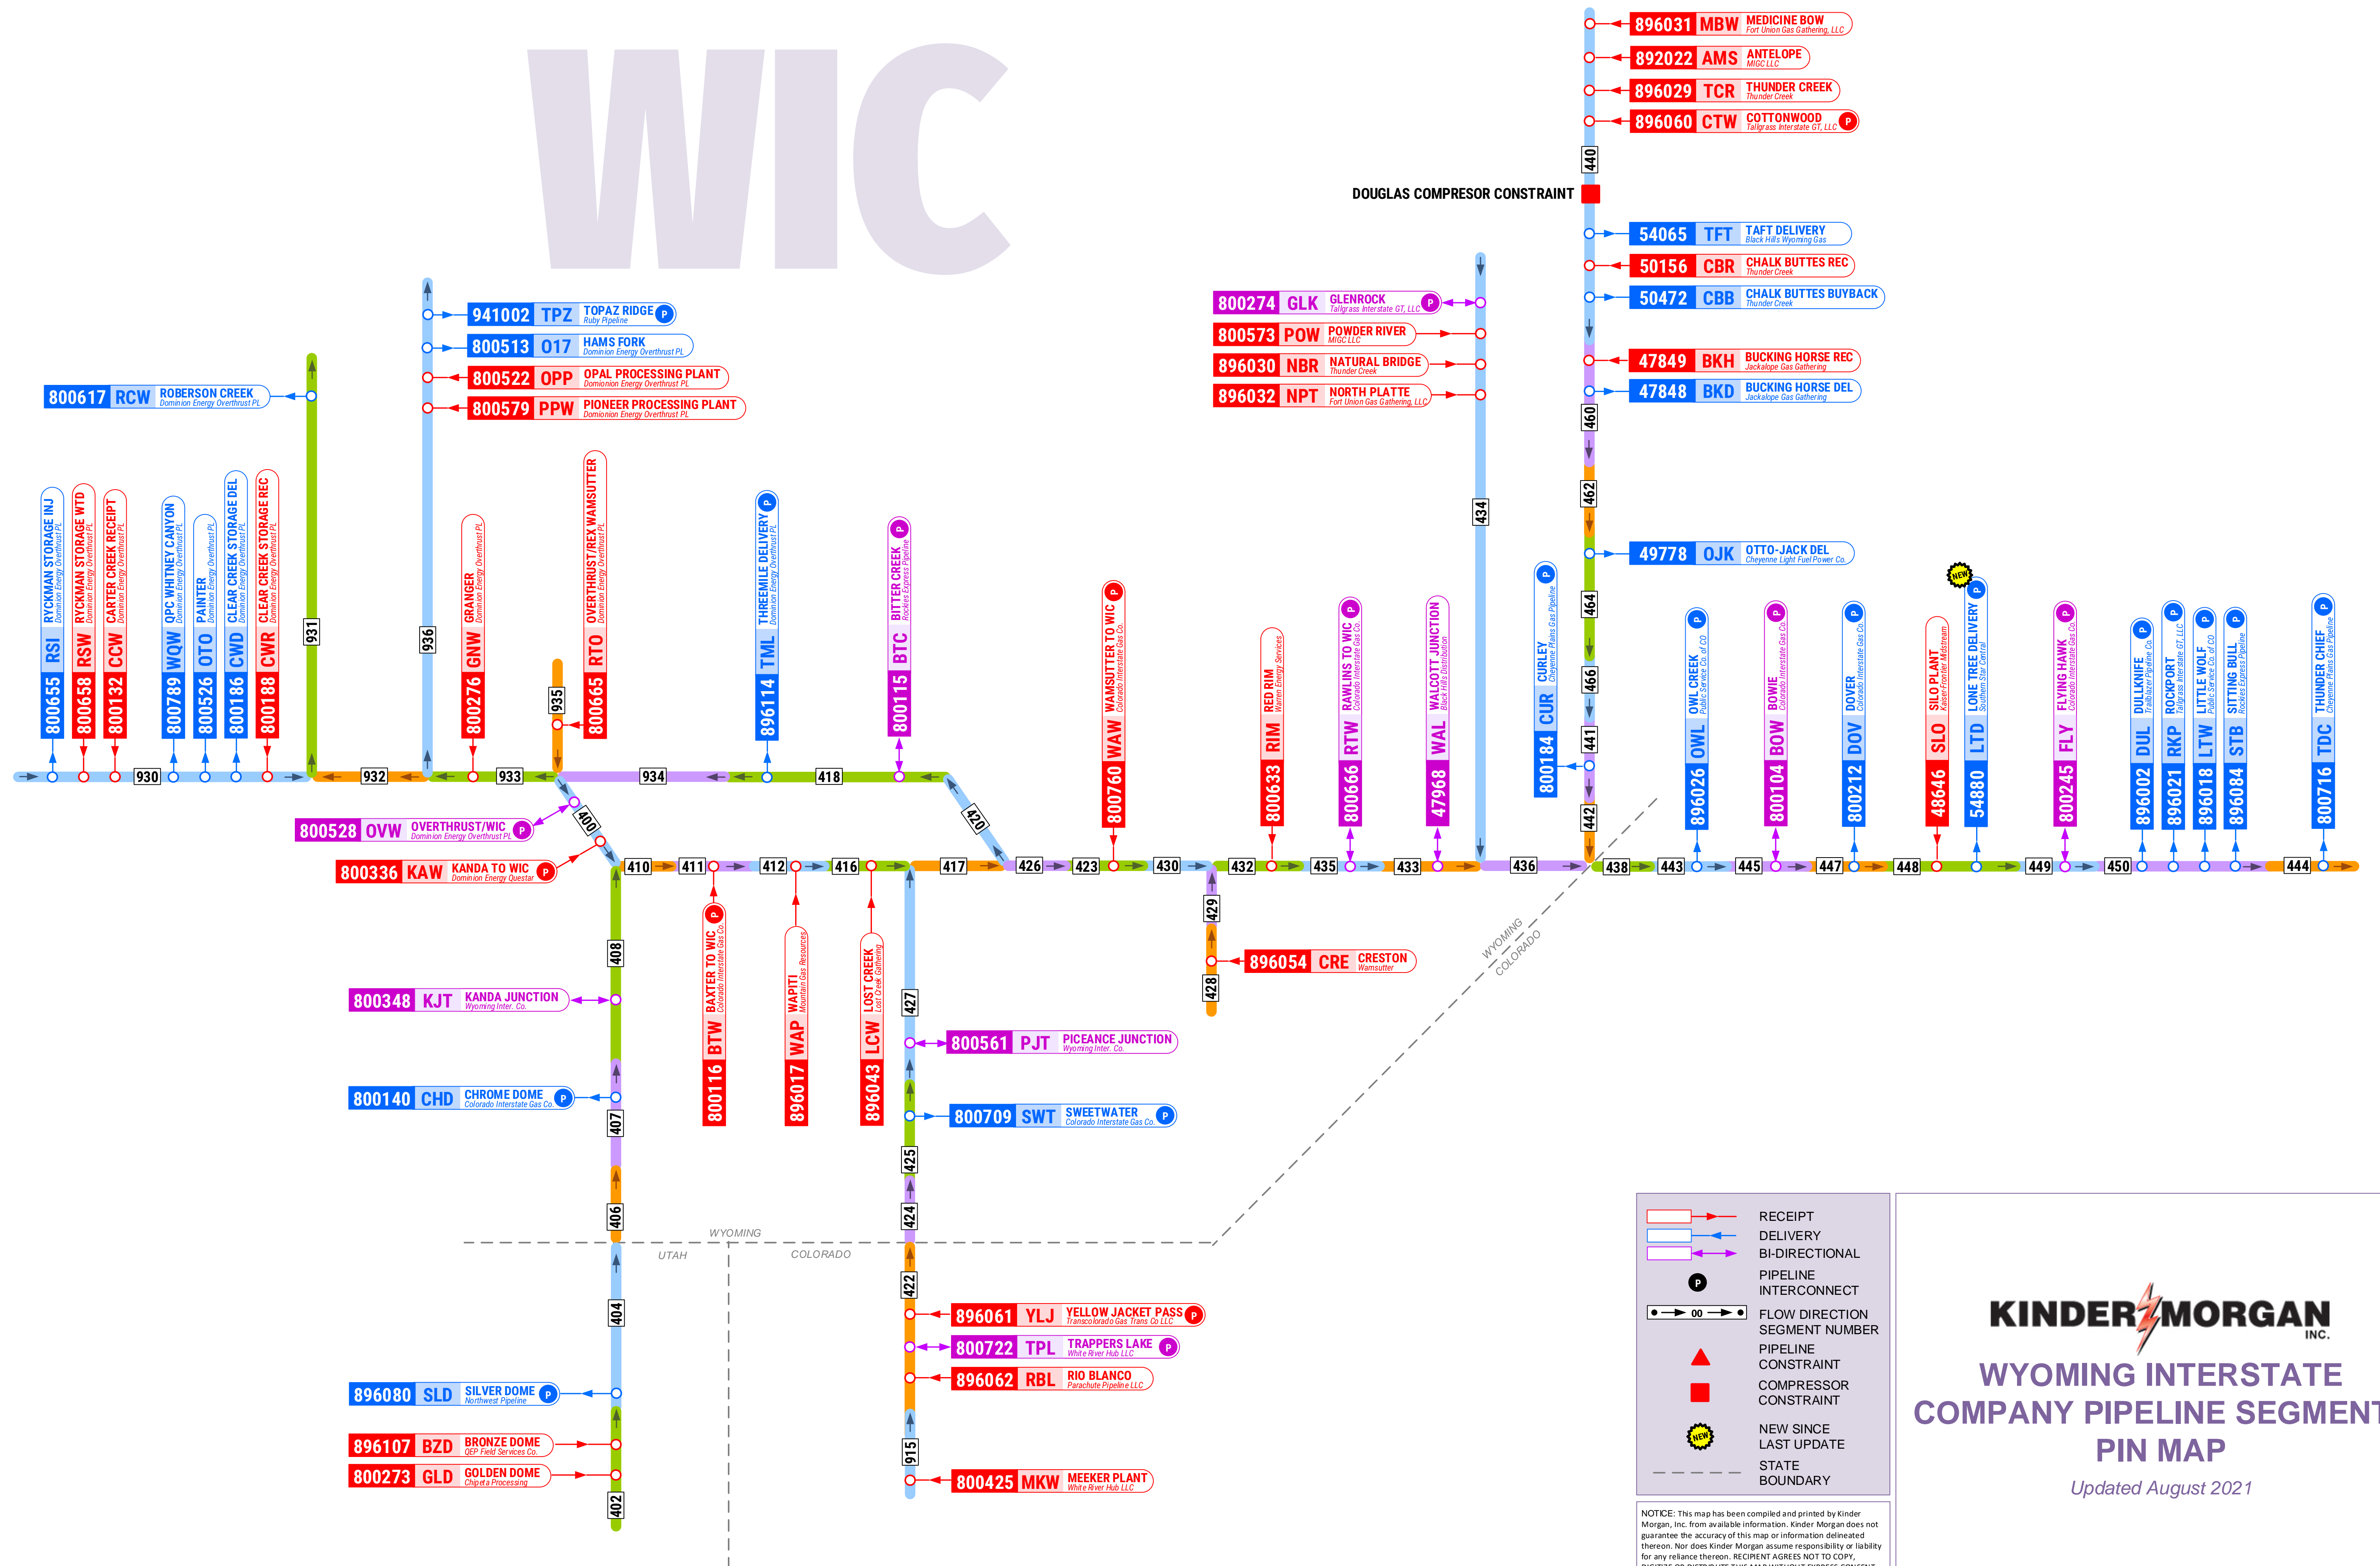

WIC

KINDER MORGAN
INC.

**WYOMING INTERSTATE
COMPANY PIPELINE SEGMENT /
PIN MAP**

Updated August 2021