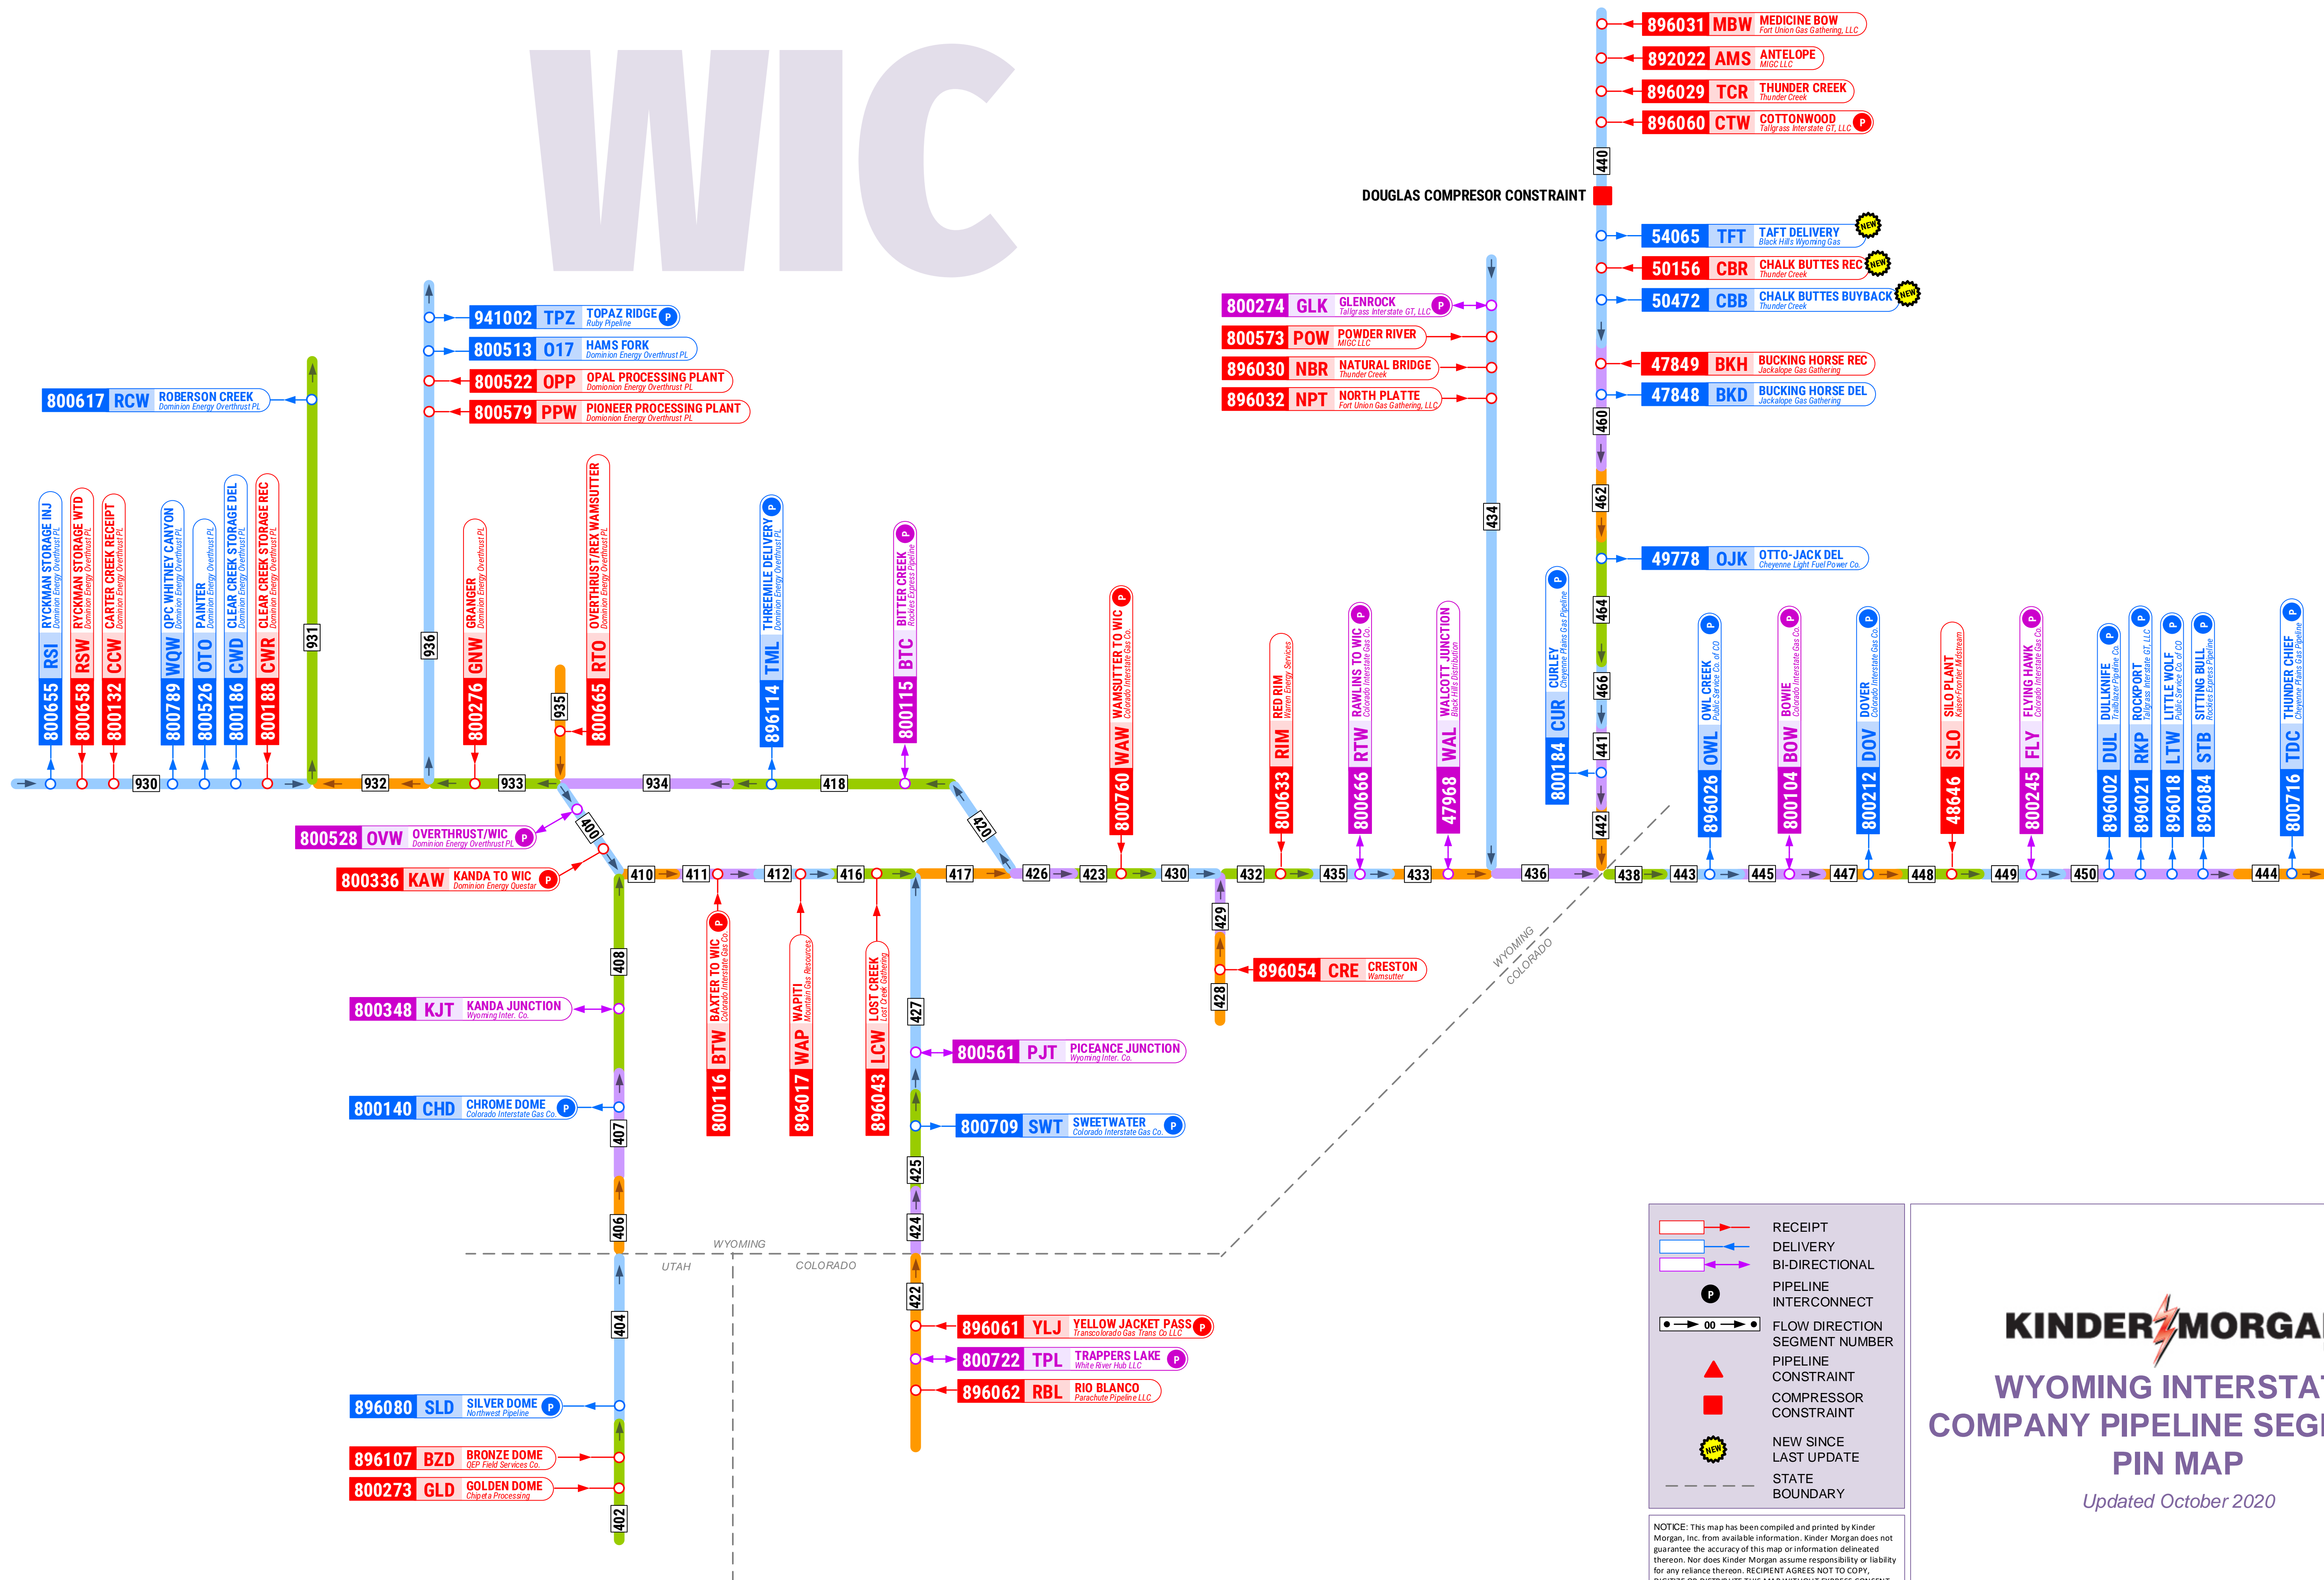

# WIC

NOTICE: This map has been compiled and printed by Kinder Morgan, Inc. from available information. Kinder Morgan does not guarantee the accuracy of this map or information delineated thereon. Nor does Kinder Morgan assume responsibility or liability for any reliance thereon. RECIPIENT AGREES NOT TO COPY, DIGITIZE OR DISTRIBUTE THIS MAP WITHOUT EXPRESS CONSENT FROM KINDER MORGAN OR ITS AFFILIATES.

**KINDER MORGAN INC.**

**WYOMING INTERSTATE COMPANY PIPELINE SEGMENT / PIN MAP**

Updated October 2020