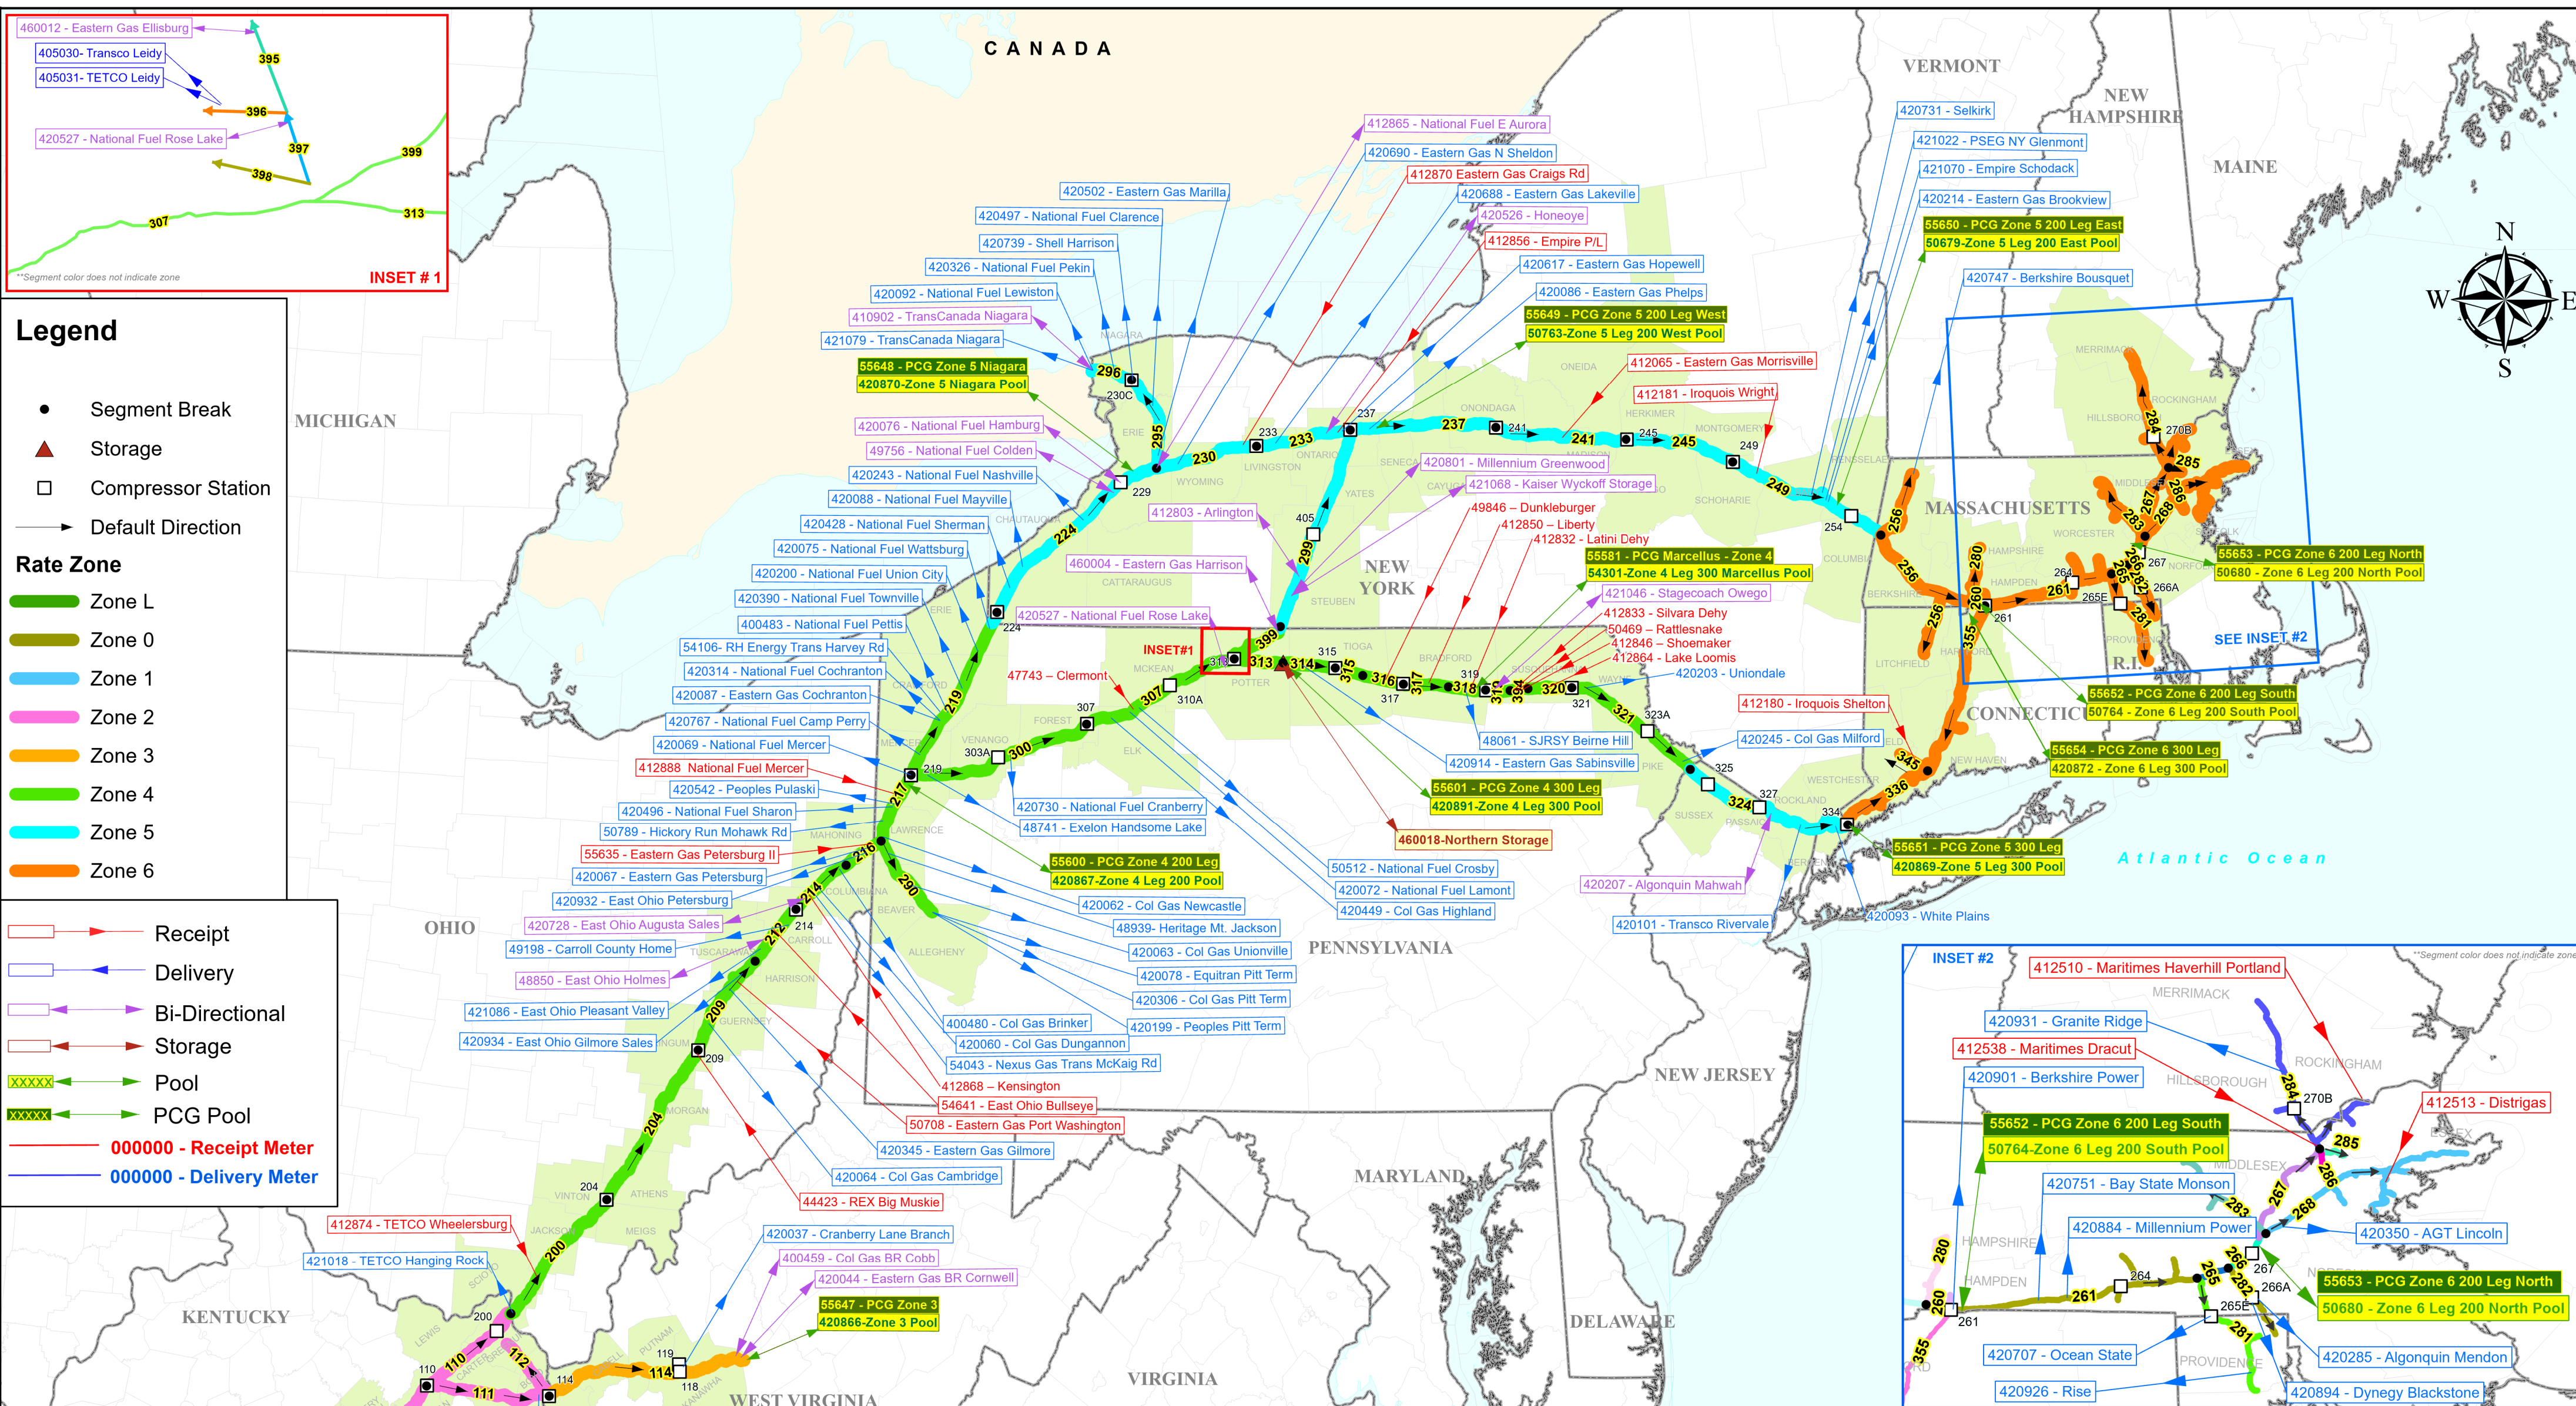

PIN - PIN NAME - SEGMENT NUMBER

Table listing pipeline segments with columns for PIN, PIN Name, and Segment Number. Includes entries for Acadian Gas Pipeline, Kinder Morgan Texas, Teco Gas Gathering, Storage, Kinetica, Texas Eastern, and various regional pipelines like ANR, Midcontinent, and others.

Legend and Rate Zone information. Legend includes symbols for Segment Break, Storage, Compressor Station, and Default Direction. Rate Zone section lists zones 0 through 6 with corresponding colors.

KINDER MORGAN Tennessee Gas Pipeline logo and title: TENNESSEE GAS PIPELINE SEGMENT / PIN MAP. Includes a scale bar in miles (0 to 150) and a notice regarding map accuracy and copyright.