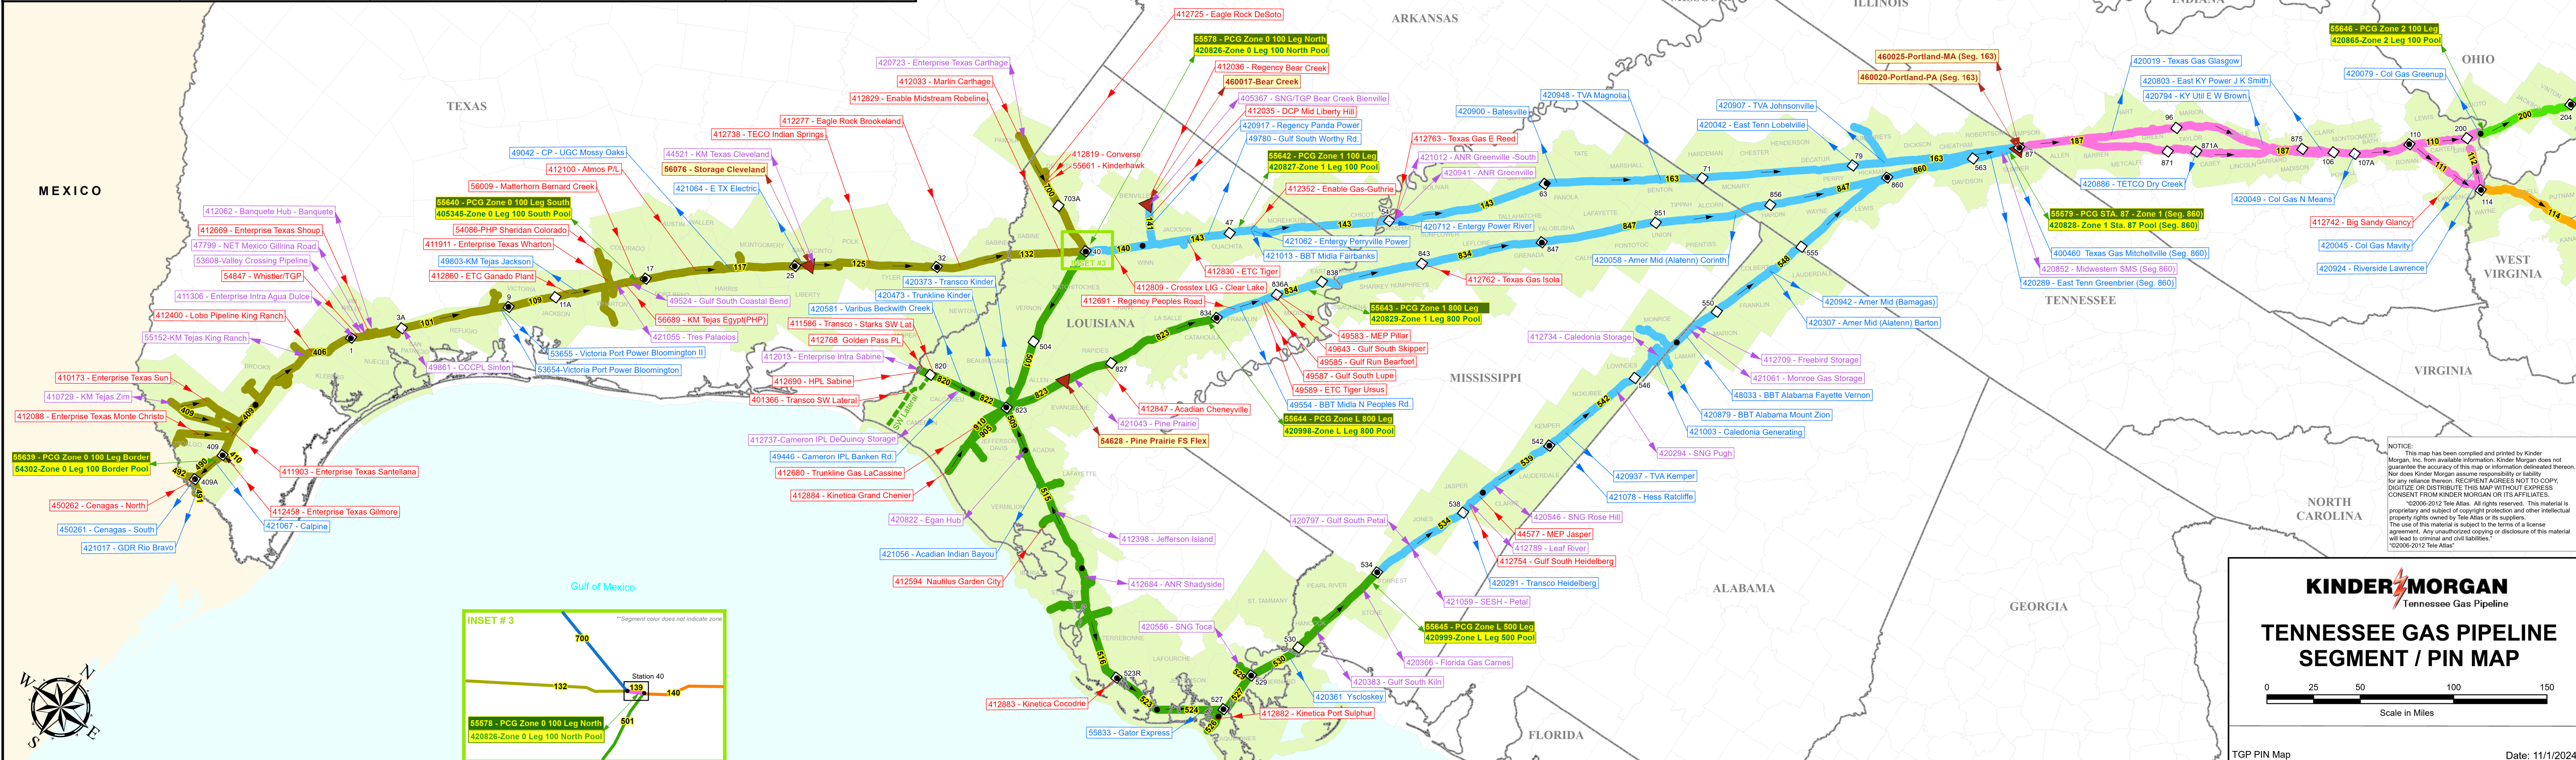

PIN - PIN NAME - SEGMENT NUMBER

Table listing pipeline segments with columns for PIN, PIN Name, and Segment Number. Includes entries for Acadian Gas Pipeline, Kinder Morgan Texas, Teco Gas Gathering, Storage, Kinetica, Texas Eastern, and various regional pipelines like ANR, Midcontinent, and others.

Legend and Rate Zone information. Legend includes symbols for Segment Break, Storage, Compressor Station, and Default Direction. Rate Zone section lists zones 0 through 6 with corresponding colors.

KINDER MORGAN Tennessee Gas Pipeline logo and title: TENNESSEE GAS PIPELINE SEGMENT / PIN MAP. Includes a scale bar in miles (0 to 150) and a notice regarding map accuracy and copyright.