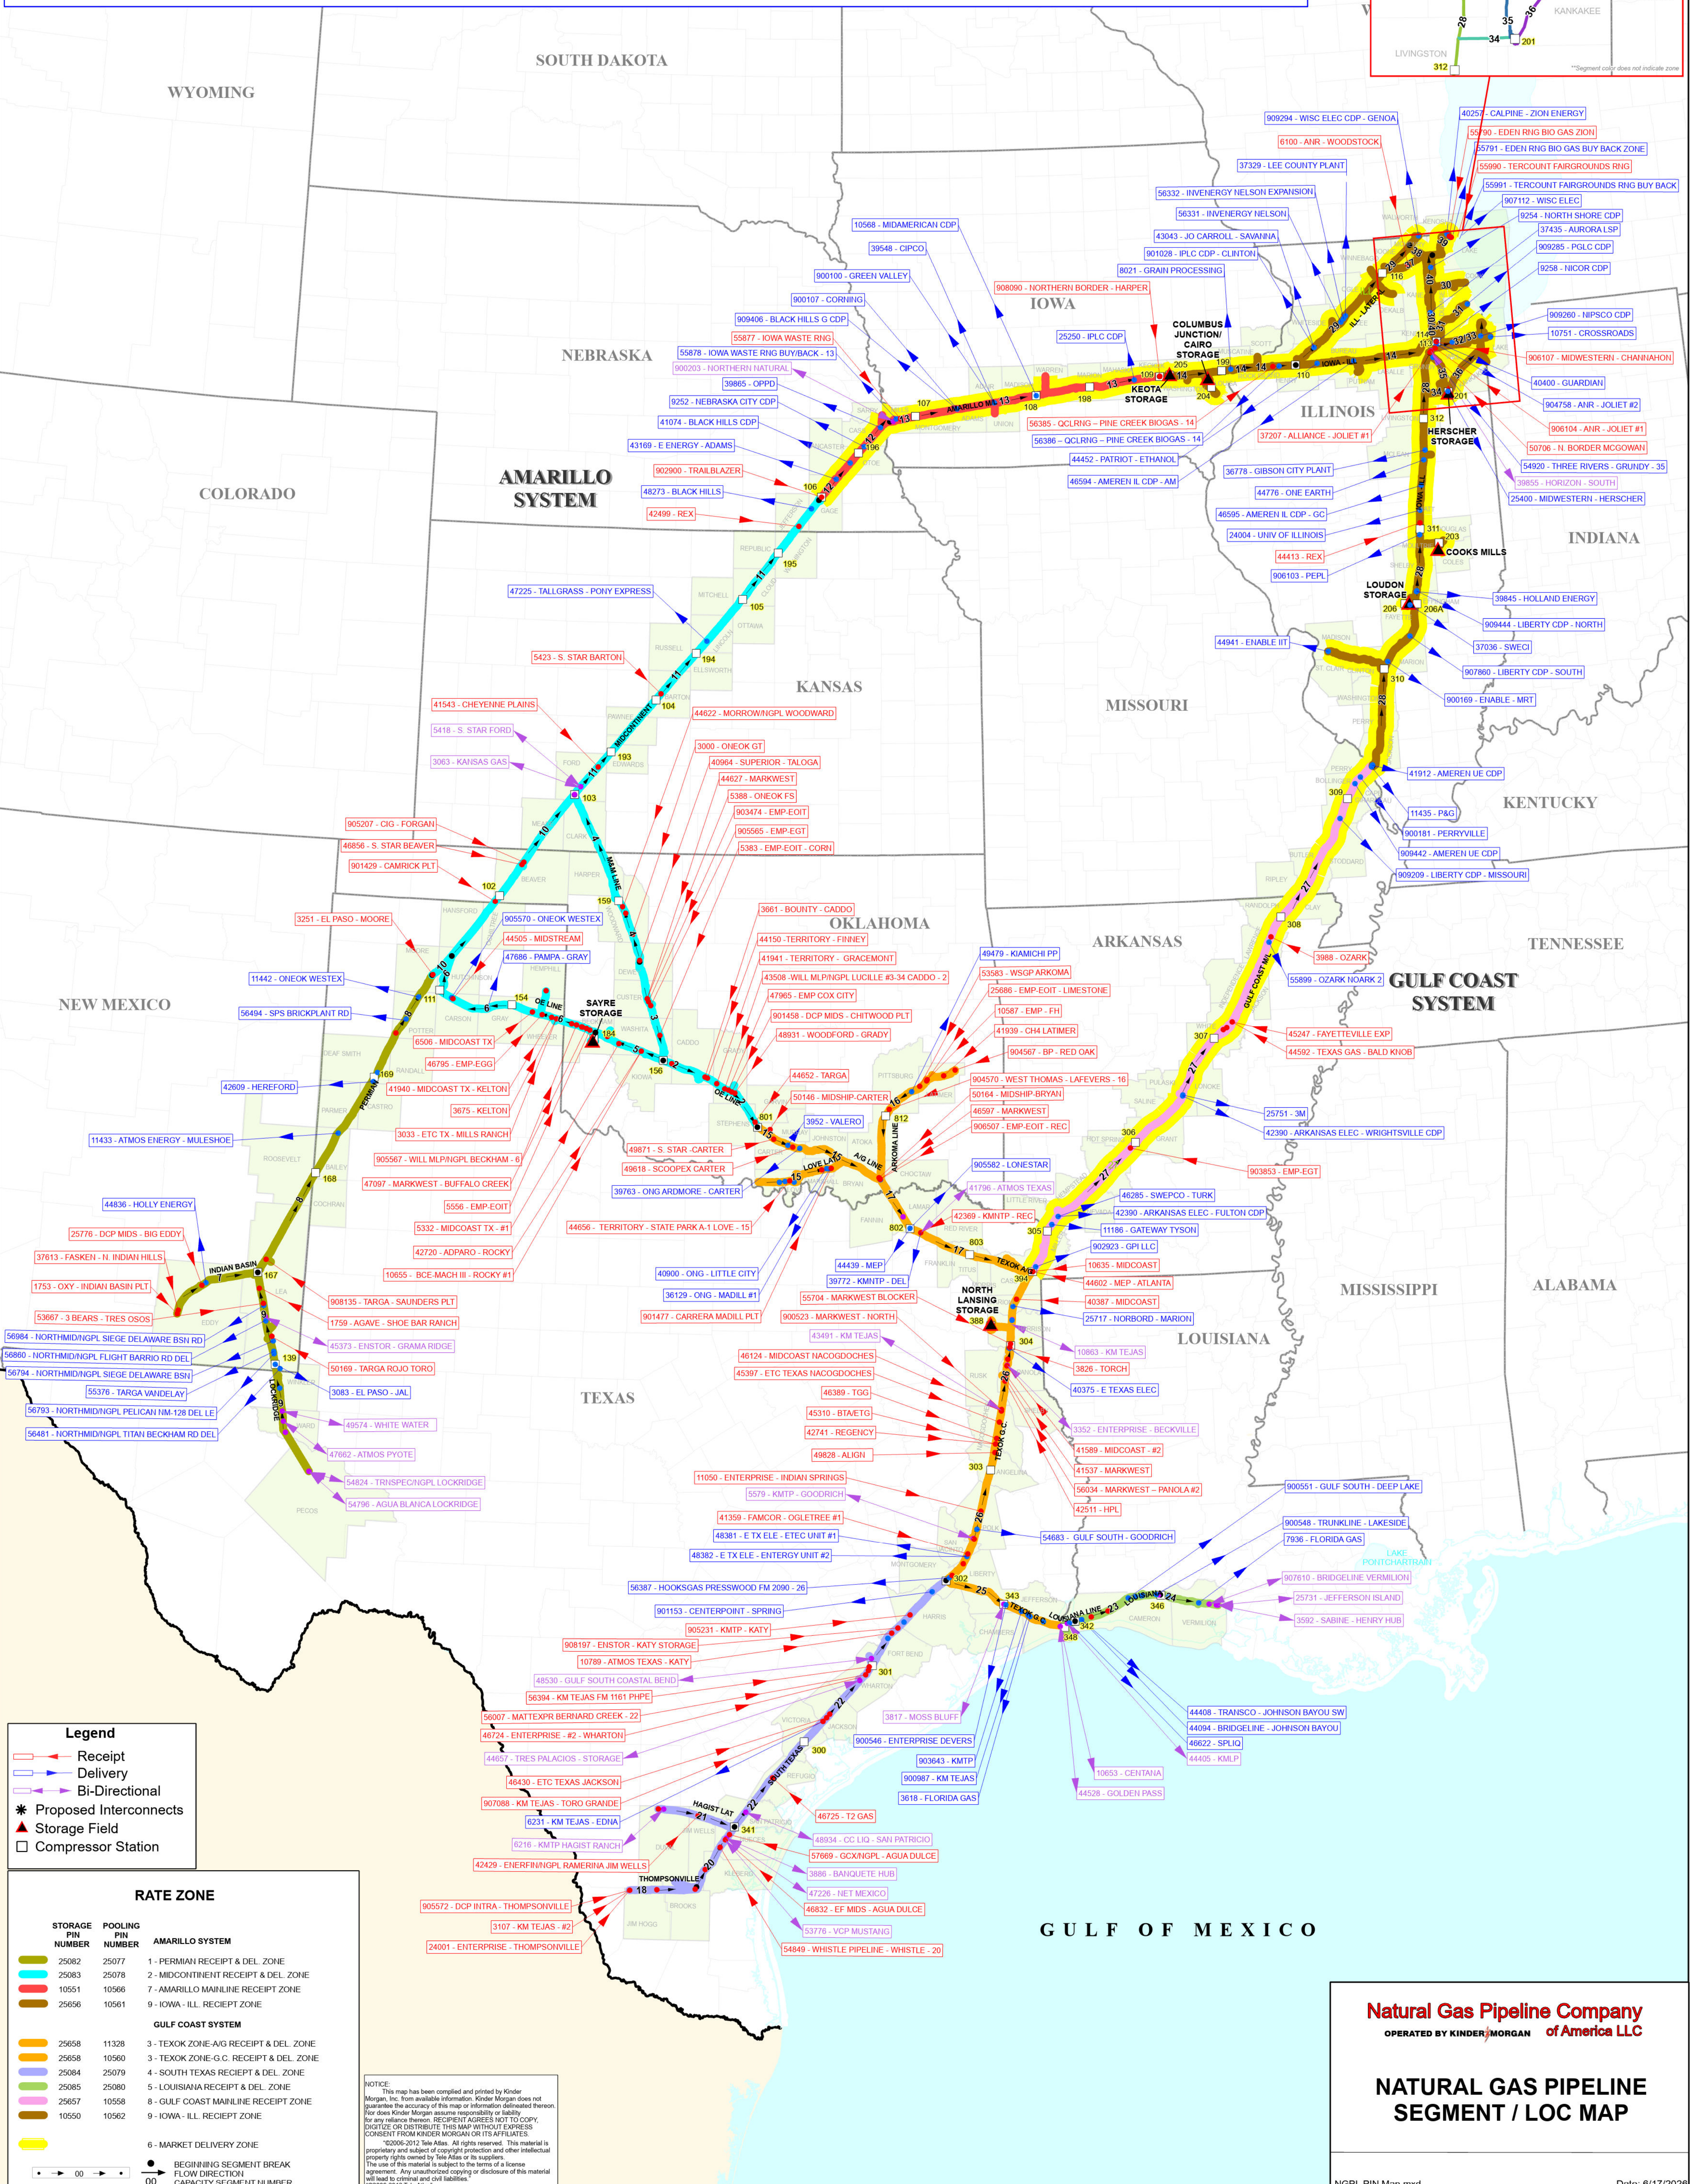

Legend

- Receipt (Red arrow)
- Delivery (Blue arrow)
- Bi-Directional (Purple arrow)
- Proposed Interconnects (Star symbol)
- Storage Field (Triangle symbol)
- Compressor Station (Square symbol)

RATE ZONE

STORAGE PIN NUMBER	POOLING PIN NUMBER	AMARILLO SYSTEM
25082	25077	1 - PERMANENT RECEIPT & DEL. ZONE
25083	25078	2 - MIDCONTINENT RECEIPT & DEL. ZONE
10551	10566	7 - AMARILLO MAINLINE RECEIPT ZONE
25656	10561	9 - IOWA - ILL. RECEIPT ZONE

STORAGE PIN NUMBER	POOLING PIN NUMBER	GULF COAST SYSTEM
25658	11328	3 - TEXOK ZONE-A/G RECEIPT & DEL. ZONE
25658	10560	2 - MIDCONTINENT RECEIPT & DEL. ZONE
25084	25079	4 - SOUTH TEXAS RECEIPT & DEL. ZONE
25085	25080	5 - LOUISIANA RECEIPT & DEL. ZONE
25657	10558	8 - GULF COAST MAINLINE RECEIPT ZONE
10550	10562	9 - IOWA - ILL. RECEIPT ZONE

6 - MARKET DELIVERY ZONE

● BEGINNING SEGMENT BREAK
○ FLOW DIRECTION
○ CAPACITY SEGMENT NUMBER

Natural Gas Pipeline Company
OPERATED BY KINDER MORGAN of America LLC

NATURAL GAS PIPELINE SEGMENT / LOC MAP

NGPL PIN Map.mxd Date: 6/17/2026