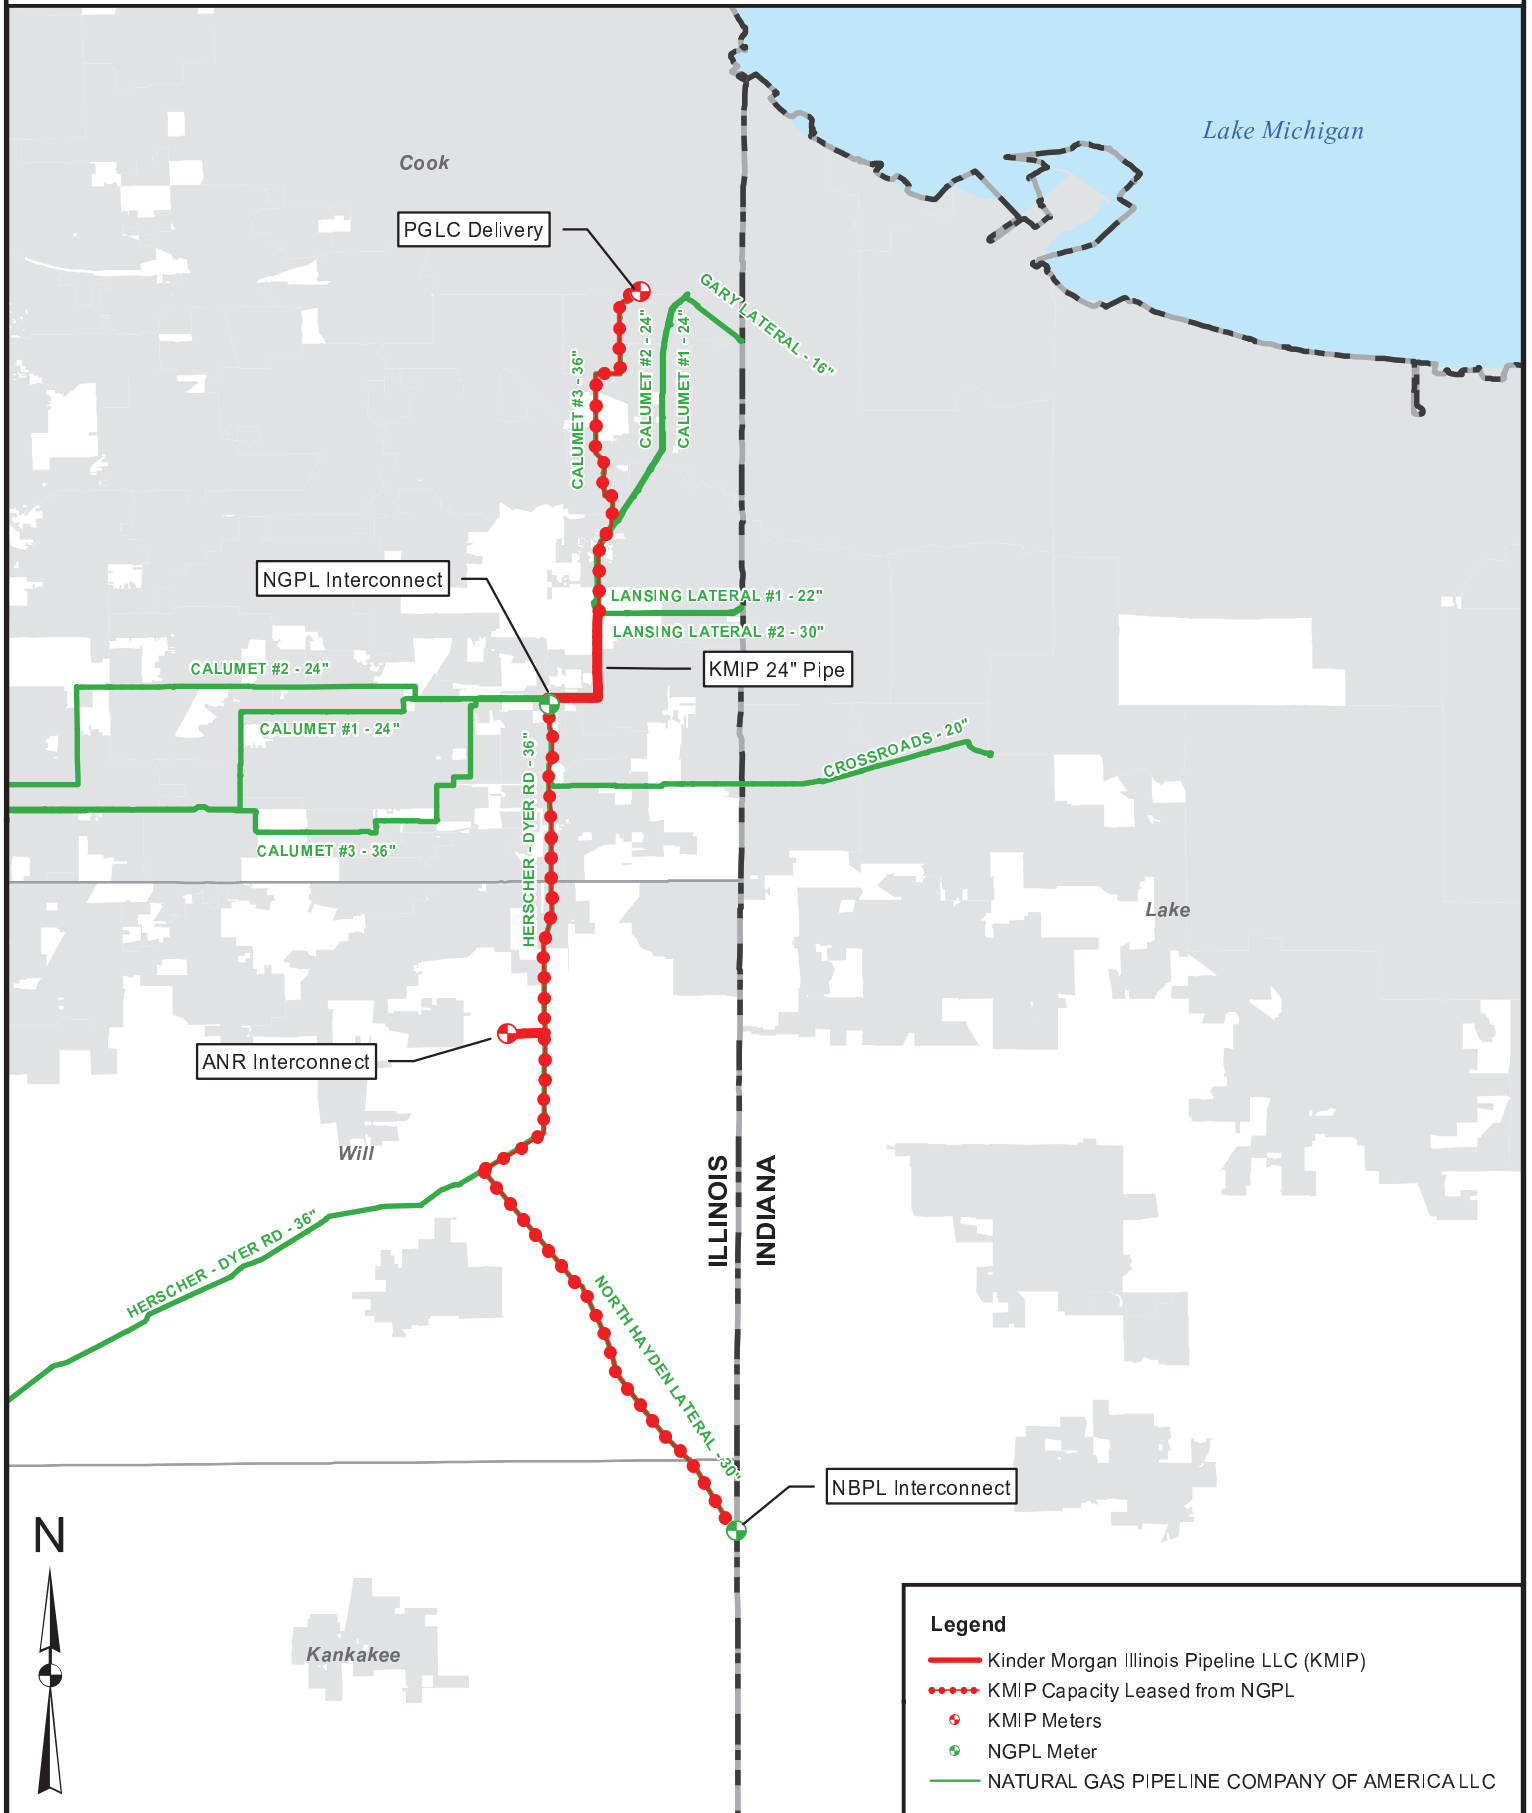

KINDER MORGAN ILLINOIS PIPELINE LLC SYSTEM MAP

Legend

- Kinder Morgan Illinois Pipeline LLC (KMIP)
- KMIP Capacity Leased from NGPL
- ⊕ KMIP Meters
- ⊕ NGPL Meter
- NATURAL GAS PIPELINE COMPANY OF AMERICA LLC