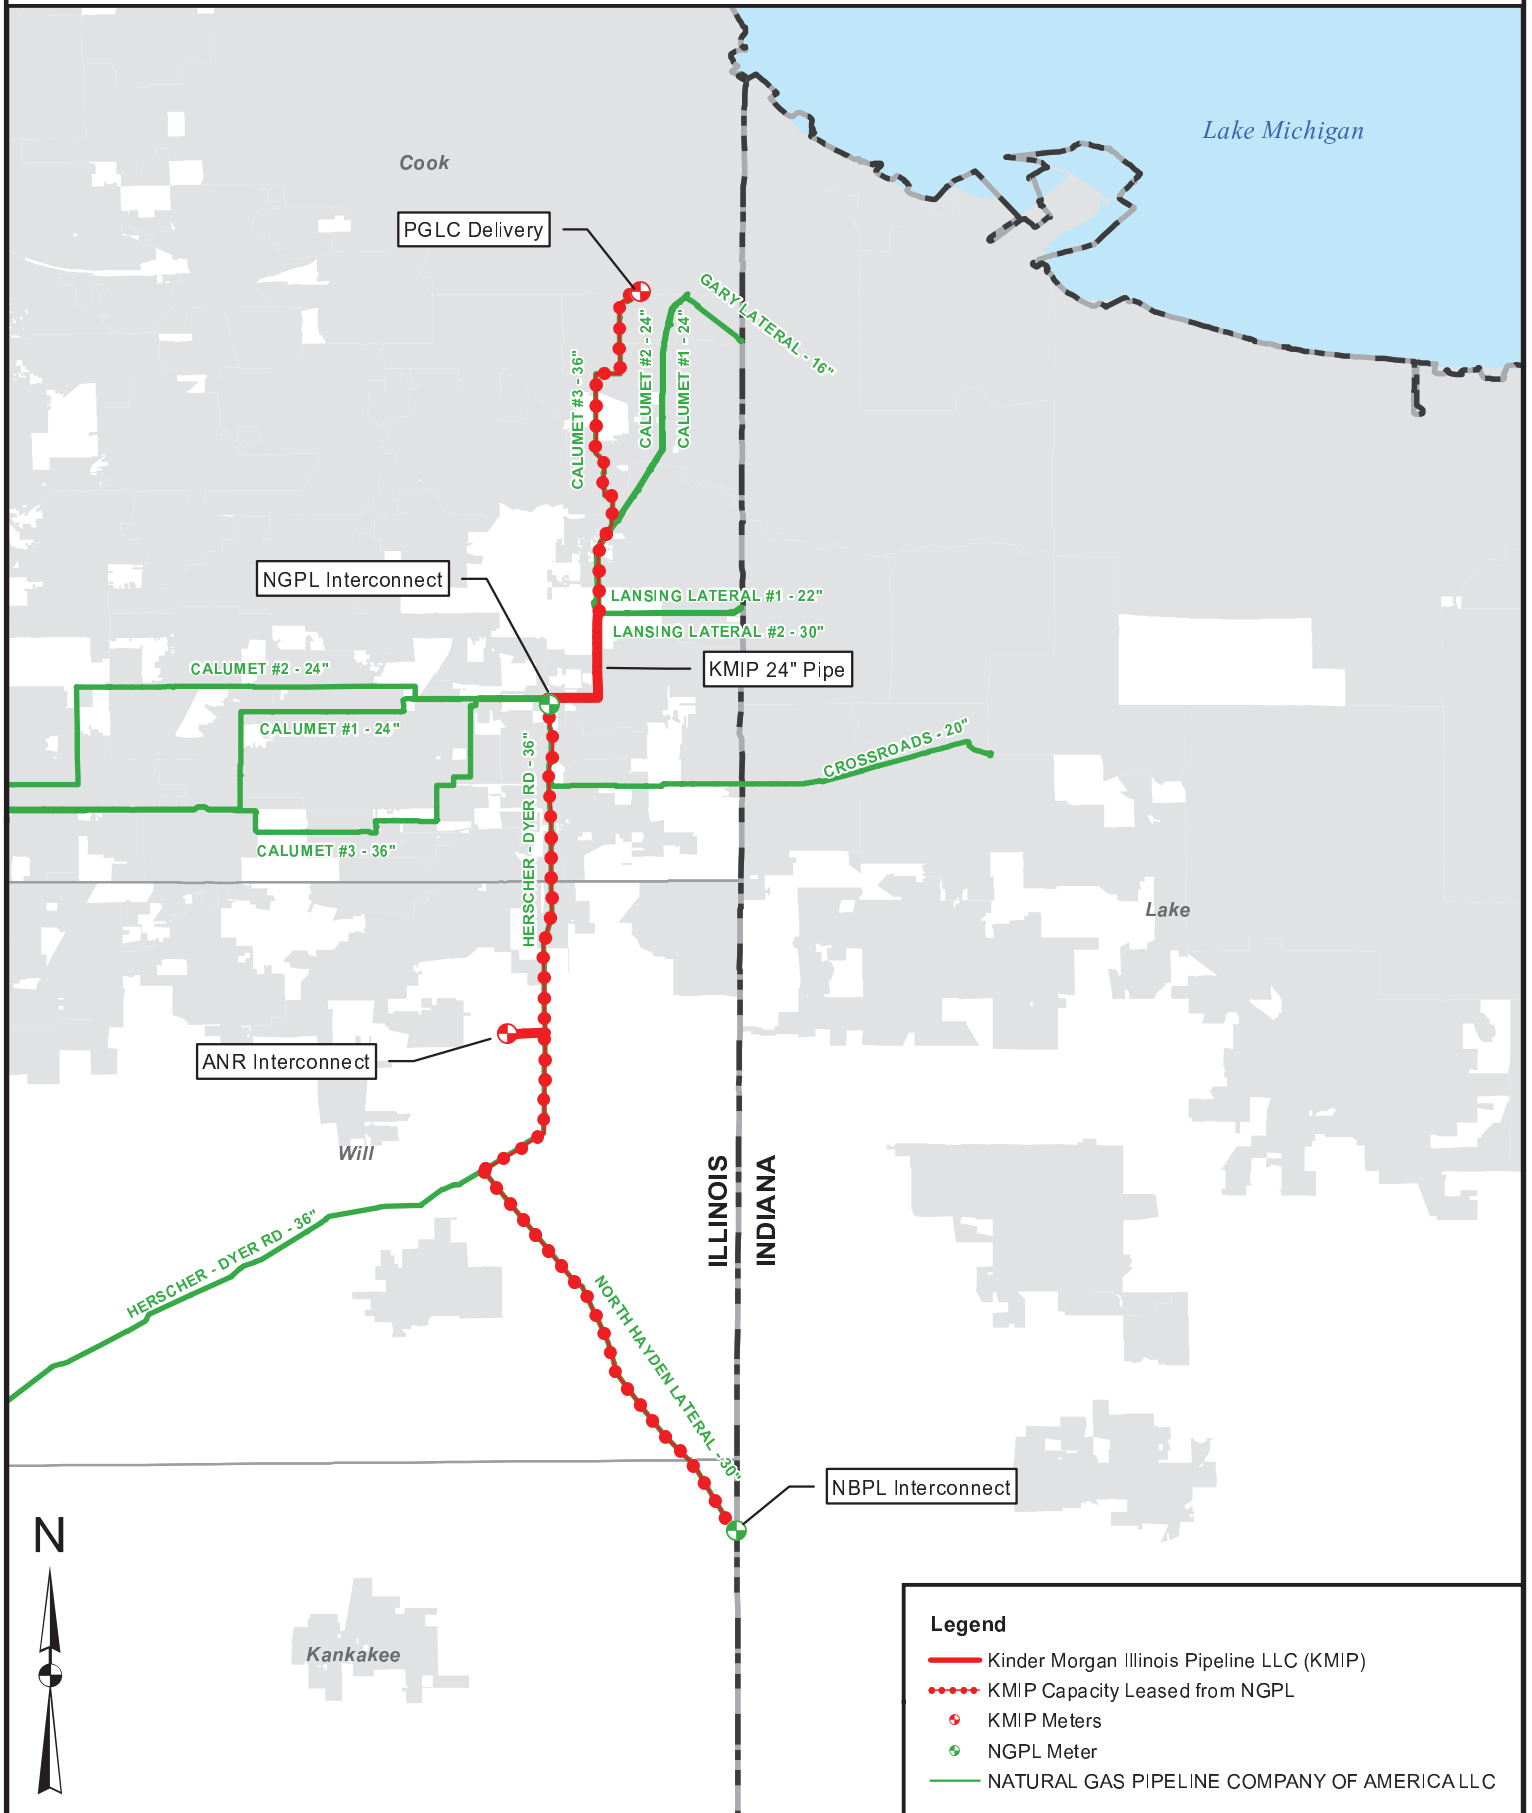

# KINDER MORGAN ILLINOIS PIPELINE LLC SYSTEM MAP

**Legend**

- Kinder Morgan Illinois Pipeline LLC (KMIP)
- ⋯ KMIP Capacity Leased from NGPL
- ⊕ KMIP Meters
- ⊕ NGPL Meter
- NATURAL GAS PIPELINE COMPANY OF AMERICA LLC