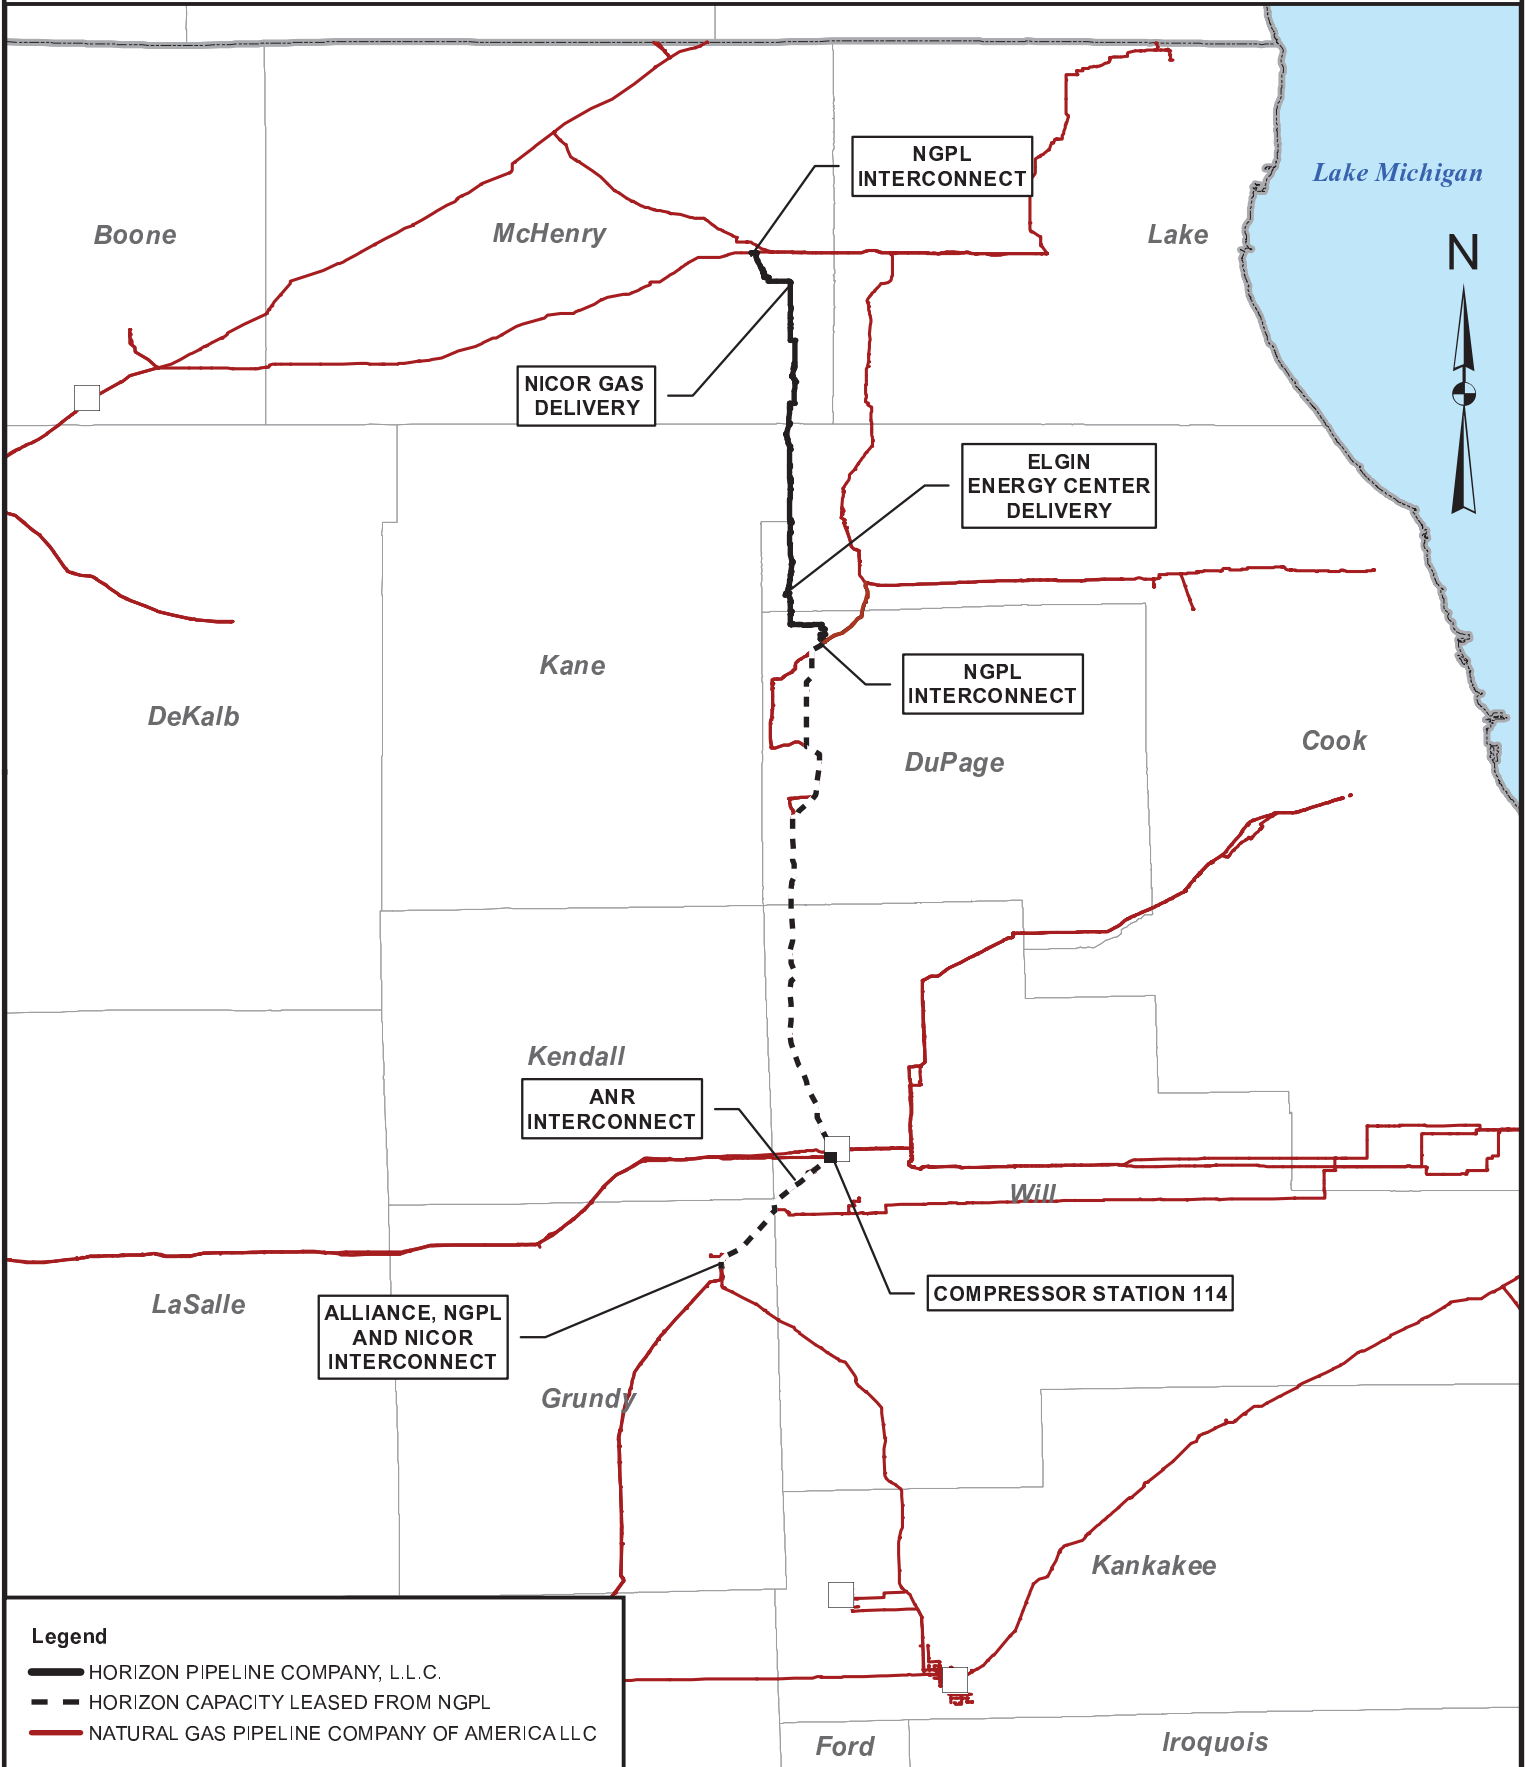

# HORIZON PIPELINE COMPANY, L.L.C. SYSTEM MAP

## Legend

-  HORIZON PIPELINE COMPANY, L.L.C.
-  HORIZON CAPACITY LEASED FROM NGPL
-  NATURAL GAS PIPELINE COMPANY OF AMERICA L.L.C.