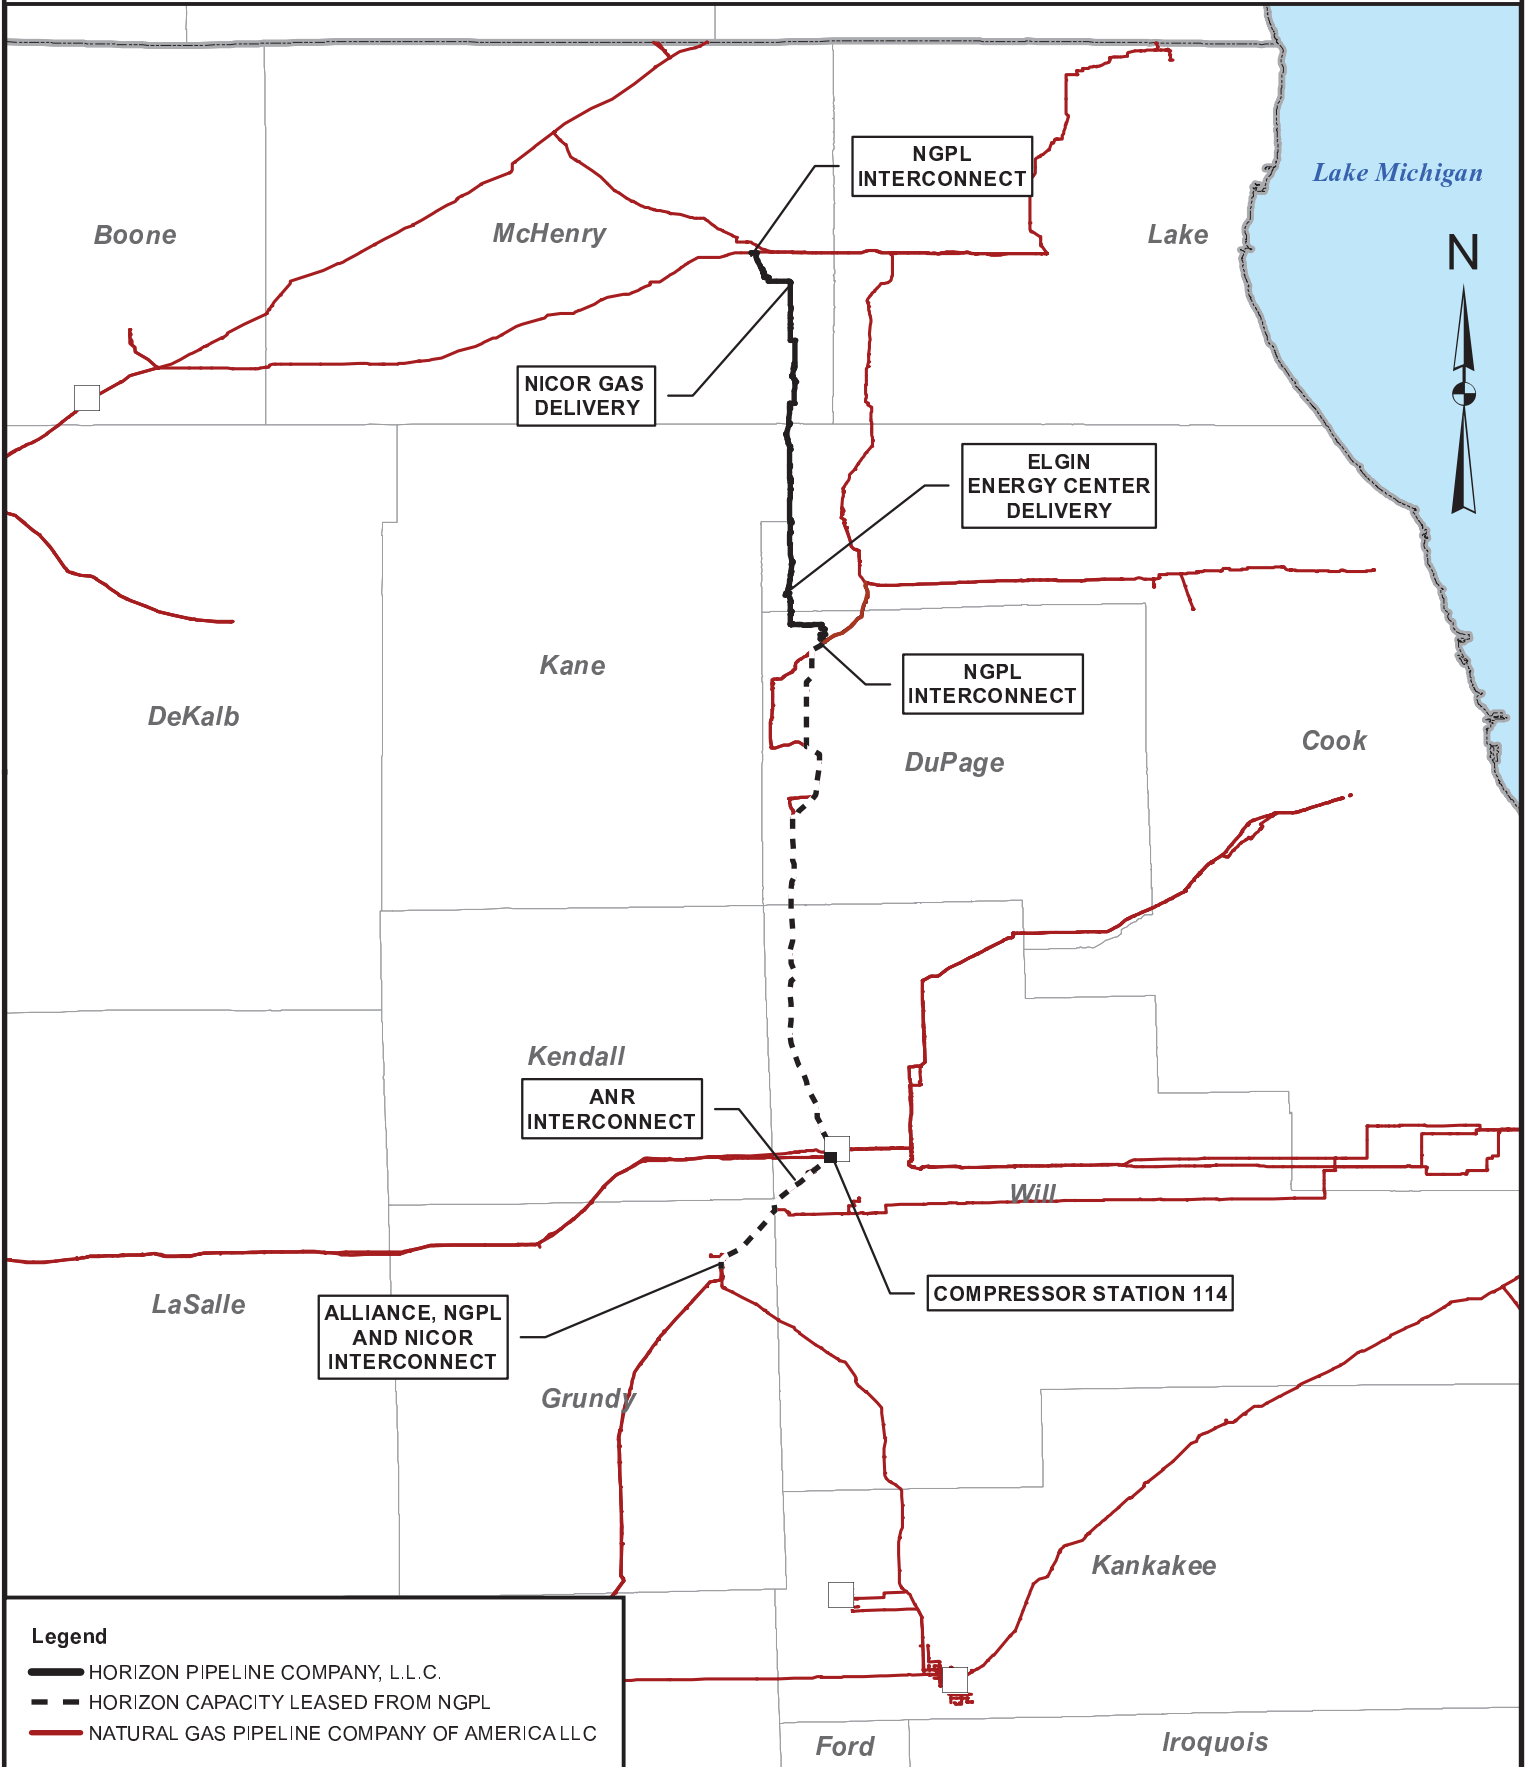

# HORIZON PIPELINE COMPANY, L.L.C. SYSTEM MAP

## Legend

- HORIZON PIPELINE COMPANY, L.L.C.
- HORIZON CAPACITY LEASED FROM NGPL
- NATURAL GAS PIPELINE COMPANY OF AMERICA L.L.C.