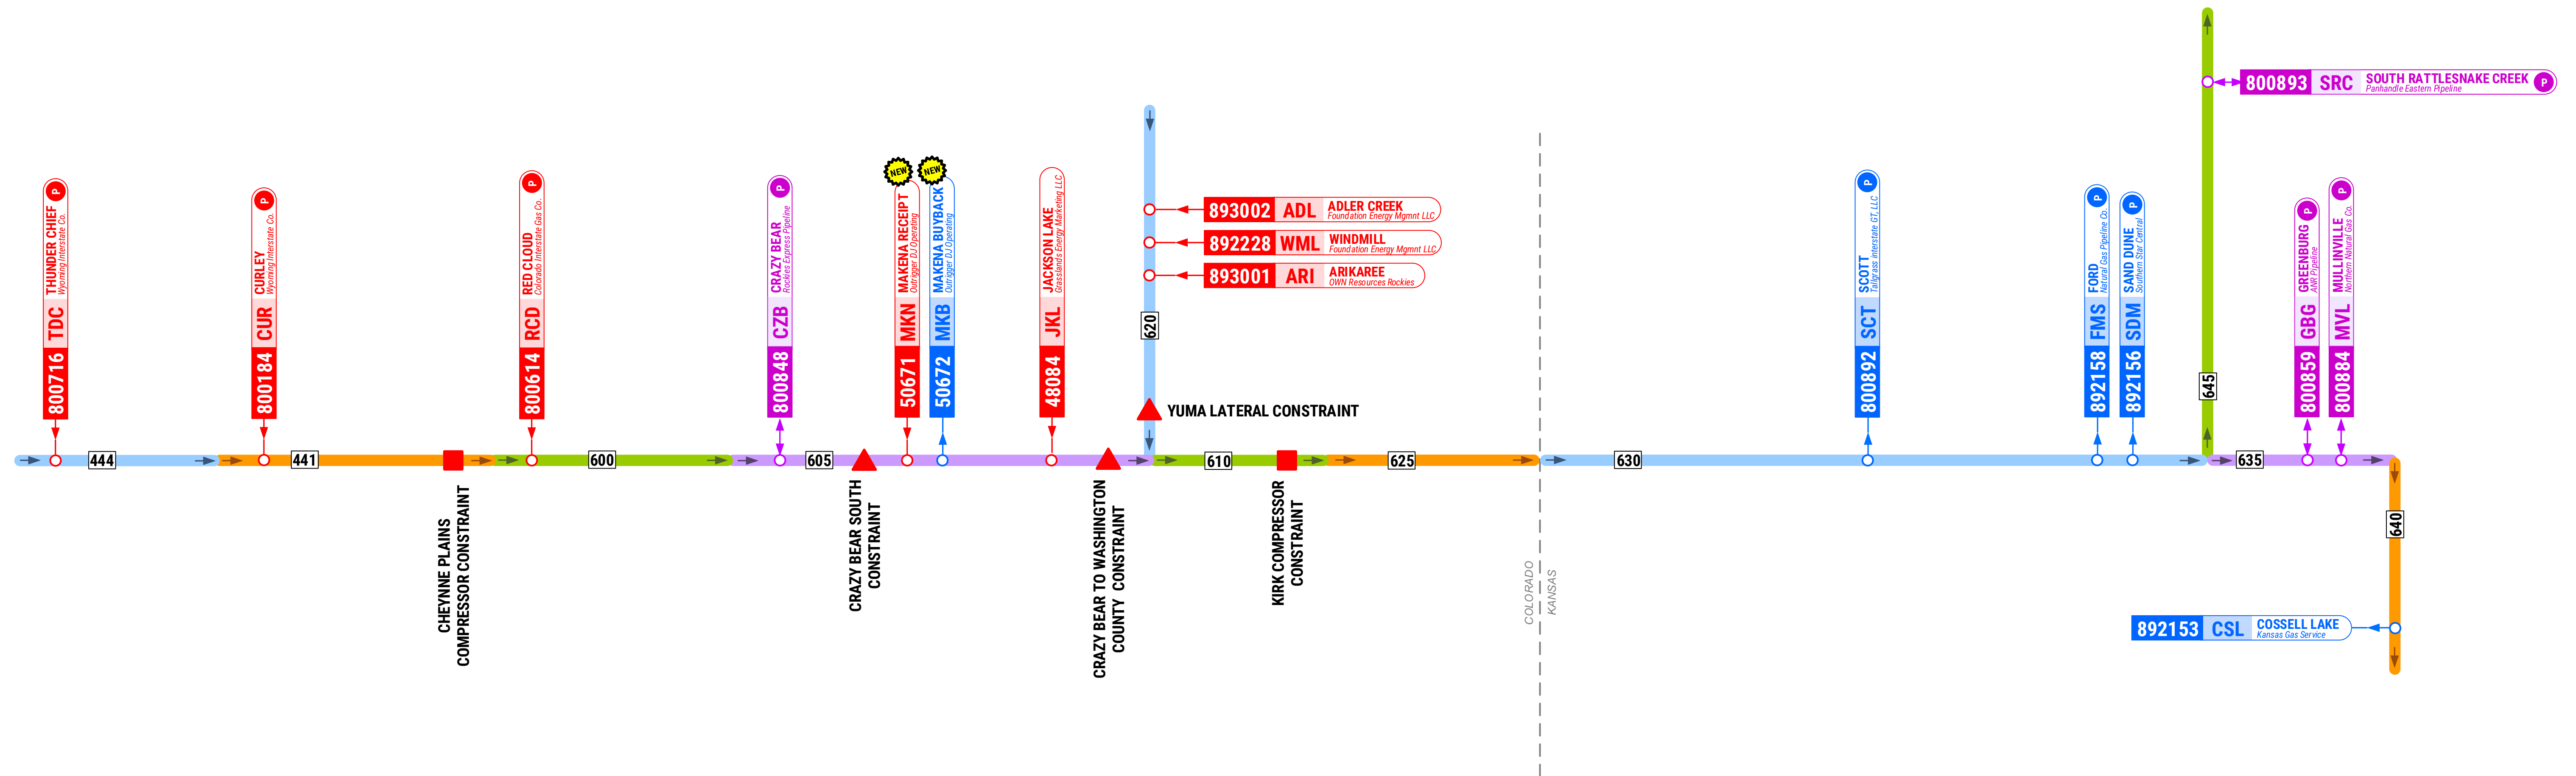

CHEYENNE PLAINS

CHEYENNE PLAINS PIPELINE SEGMENT / PIN MAP

Updated May 2020