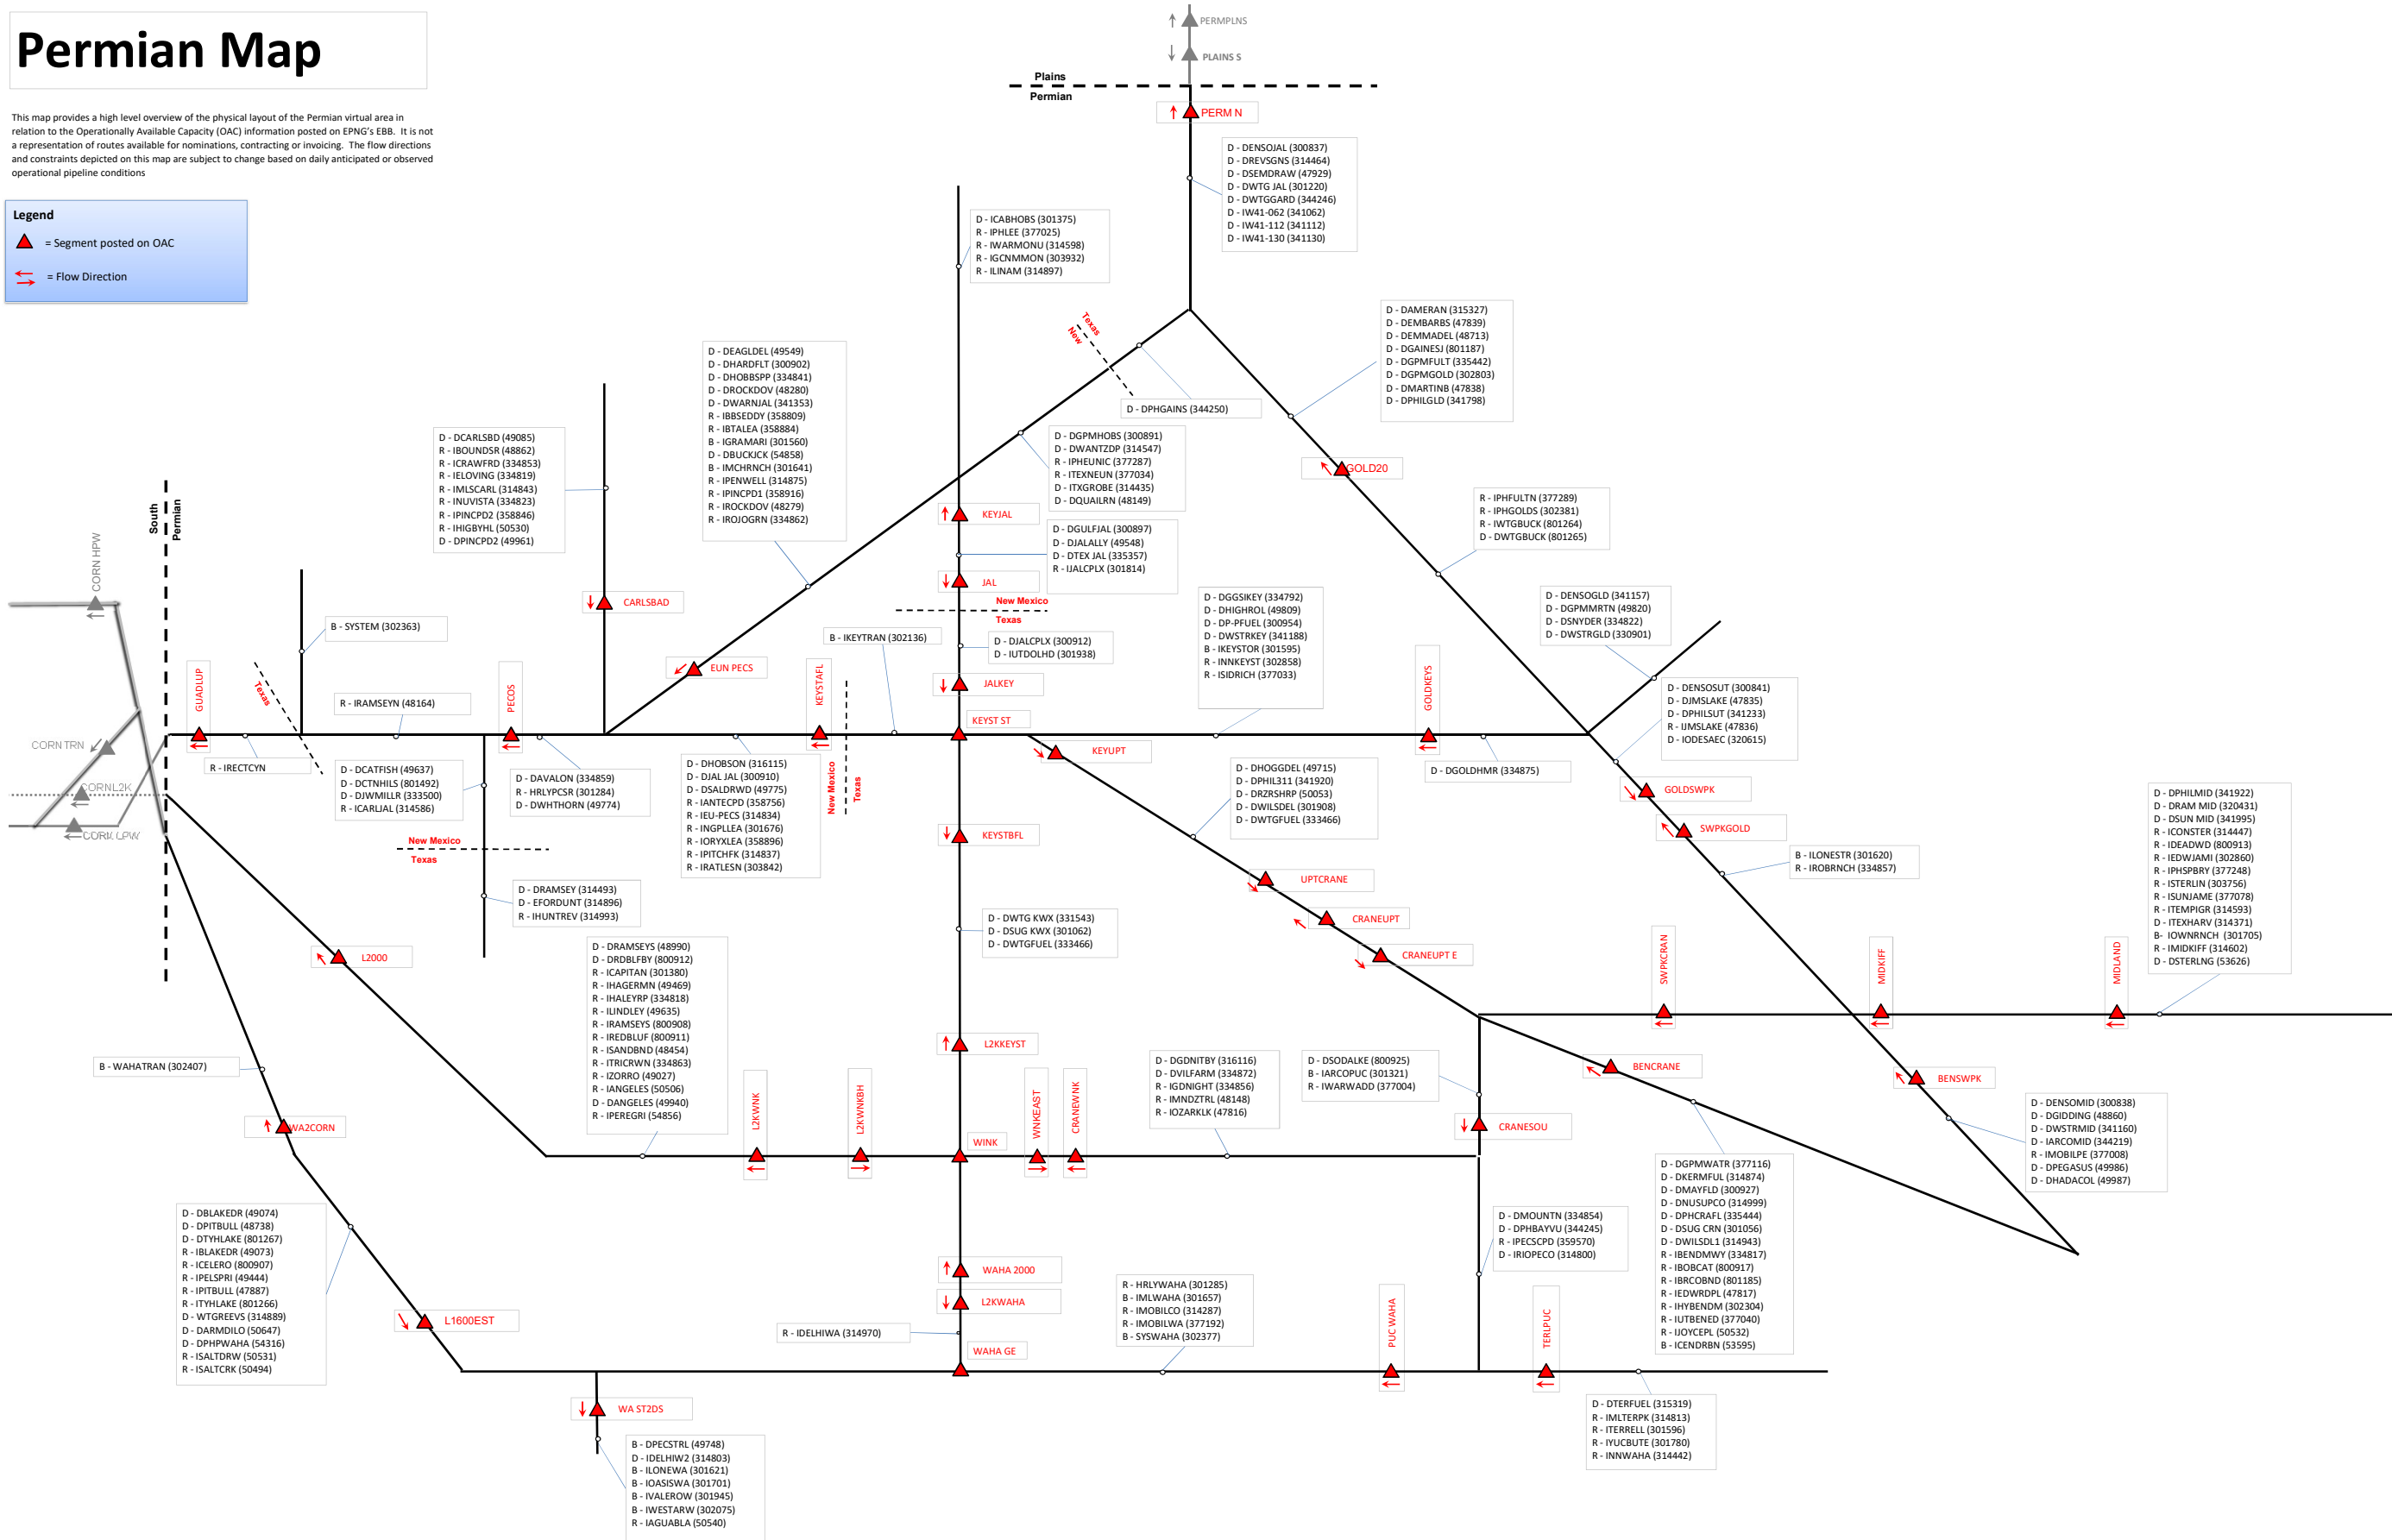

Permian Map

Legend

- = Segment posted on OAC
- = Flow Direction

- D - DBLAKEDR (49074)
- D - DPITBULL (48738)
- D - DTYHLAKE (801267)
- R - IBLAKEDR (49073)
- R - ICELERO (800907)
- R - IPELSPRI (49444)
- R - IPTBULL (47887)
- R - ITYHLAKE (801266)
- D - WTGREEVES (314889)
- D - DARMIDLO (50647)
- D - DPHPWAHA (54316)
- R - ISALTRW (50531)
- R - ISALTRCK (50494)

L1600EST

WA ST2DS

- B - DPECSTR (49748)
- D - IDELHIW2 (314803)
- B - ILONEWA (301621)
- B - IOASISWA (301701)
- B - IVALEROW (301945)
- B - IWESTARW (302075)
- R - IAGUABLA (50540)

WAHA 2000

L2KWAHA

WAHA GE

- R - HRLYWAHA (301285)
- B - IMLWAHA (301657)
- R - IMOBILCO (314287)
- R - IMOBILWA (377192)
- B - SYSWAHA (302377)

- D - DMOUNTN (334854)
- D - DPHBAYVU (344245)
- R - IPECSO (359570)
- D - IRIOPECO (314800)

- D - DENSO MID (300838)
- D - DGIDDING (48860)
- D - DWSTRMID (344160)
- D - IARCOMID (344219)
- R - IMOBILPE (377008)
- D - DPEGASUS (49986)
- D - DHADACOL (49987)