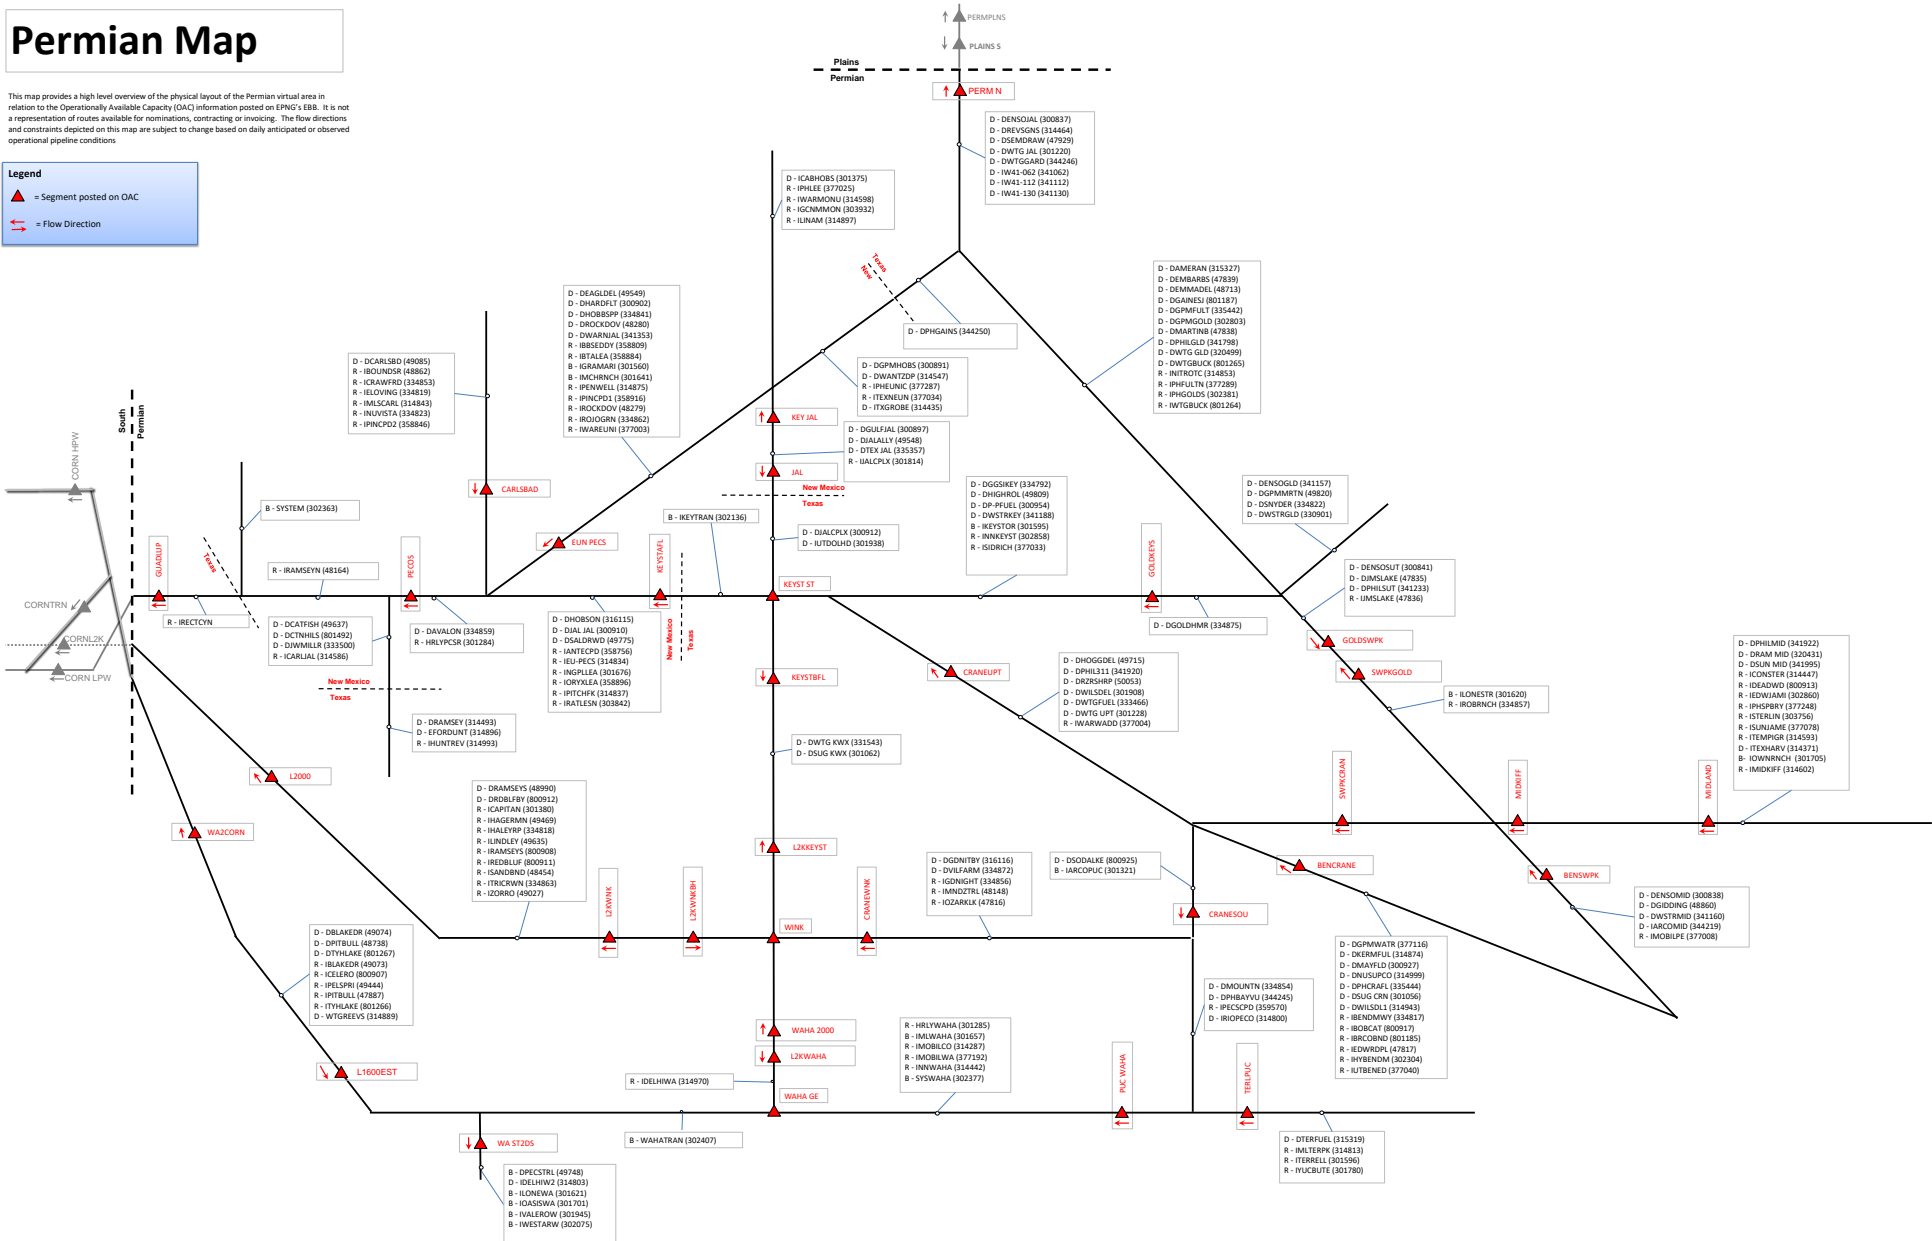

Permian Map

Legend

- ▲ = Segment posted on OAC
- → = Flow Direction

D - DENSOULT (300841)
D - DIMSLAKE (47835)
D - DPHISULT (341233)
R - IIMSLAKE (47836)

D - DIALCPLX (300912)
D - IUTDOLHD (301938)

D - DAVALON (334859)
R - HRLVPCSR (301284)

D - DRAMSEY (314493)
D - EFCORLUT (314896)
R - IHUNTREV (314993)

D - DWTKG KWX (331543)
D - DSLUG KWX (301062)

B - ILONESTR (301620)
R - IROBRNCH (334857)

D - DSODALKE (800925)
B - IARCOPIUC (301321)

D - DTERPUEL (315319)
R - IALTERPK (314813)
R - IFERRELL (301596)
R - IYUCRUTE (301780)